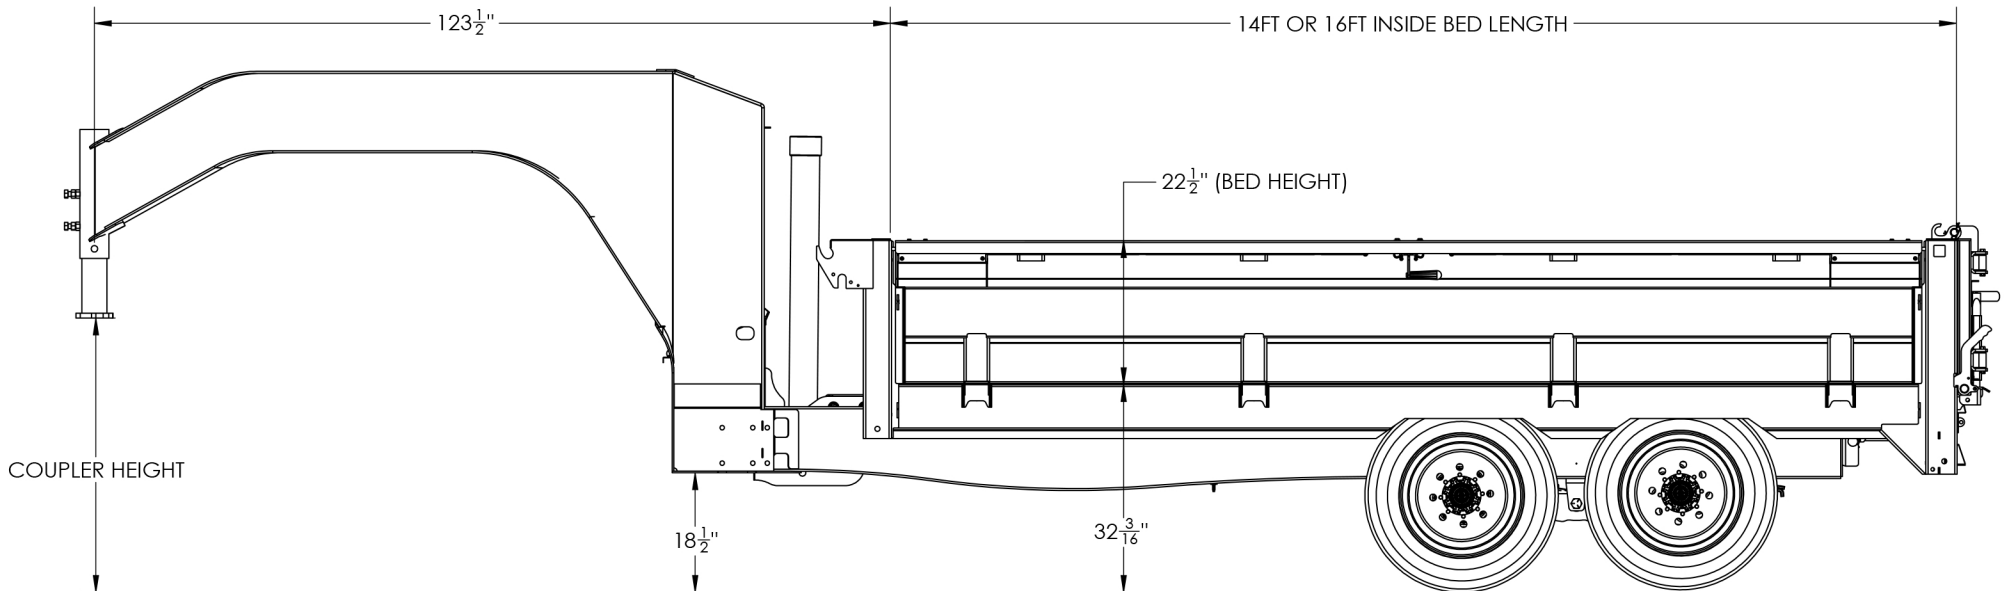

DOD-GN

Deck-Over Dump Gooseneck Trailer

COUPLER HEIGHT	INSIDE BED WIDTH	OUTSIDE BED WIDTH
$34\frac{1}{2}'' - 42\frac{1}{2}''$	$96\frac{3}{4}''$	$101\frac{1}{2}''$

see the difference
903.572.2834
www.diamondc.com