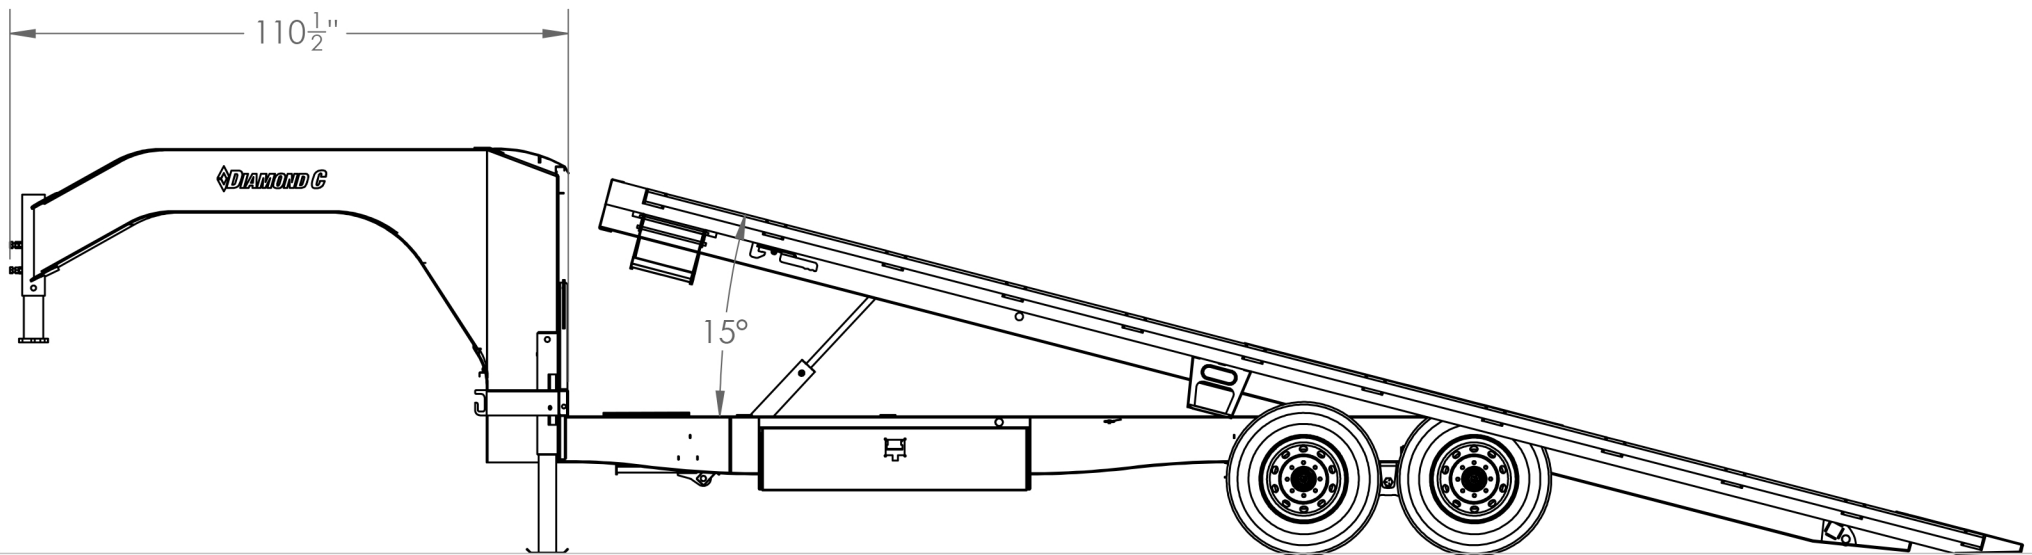

# DET-GN

Heavy Duty Deck-Over Tilt Gooseneck Equipment Trailer

see the difference  
903.572.2834  
[www.diamondc.com](http://www.diamondc.com)