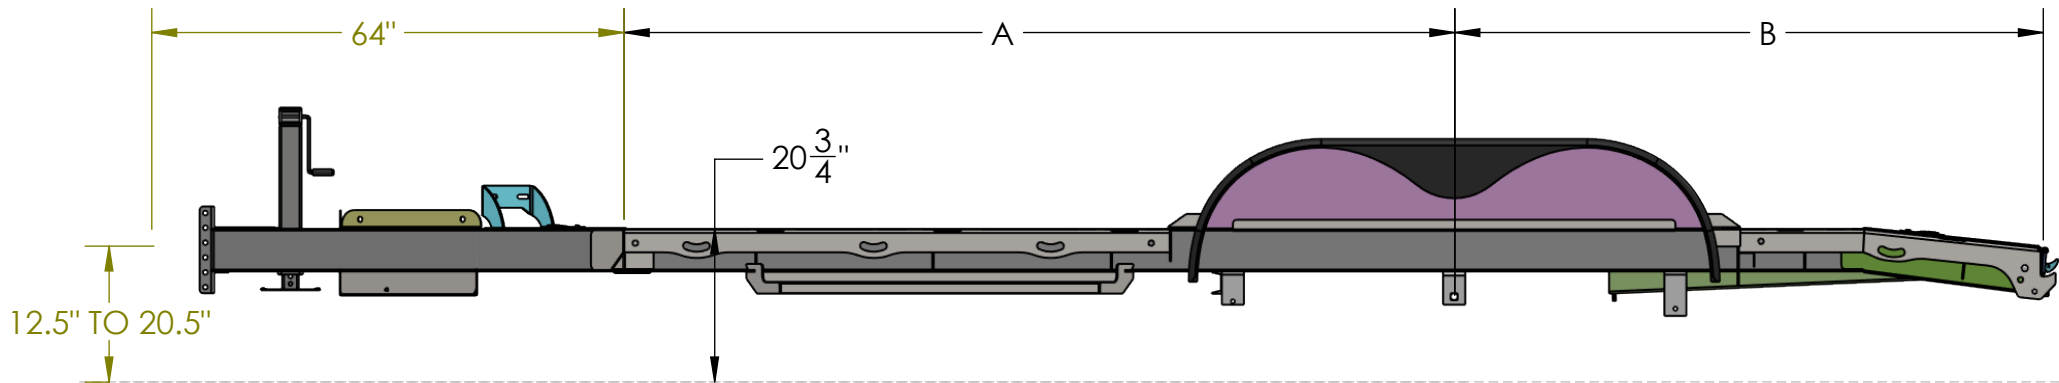

GTF WEBSITE DIMENSIONS

GTF WEBSITE DIMENSIONS

ASSEMBLY VIEW The information contained in this document is confidential, privileged and only for the use of the intended recipient and may not be used, published or redistributed without the prior written consent of Diamond C Trailers.

GTF

LENGHT	A	B
14'	101.50"	66.50"
16'	112.50"	79.50"
18'	127.50"	88.50"
20'	145.50"	94.50"
22'	158.50"	105.50"

KEY INFORMATION:

NOTES:

WEIGHT: 894.46

TOLERANCE - UNLESS OTHERWISE SPECIFIED

DECIMAL INCH	FRACTIONAL INCH	ANGULAR 1°
.X" 0.1	1/16"	
.XX" 0.01		
.XXX" 0.005		