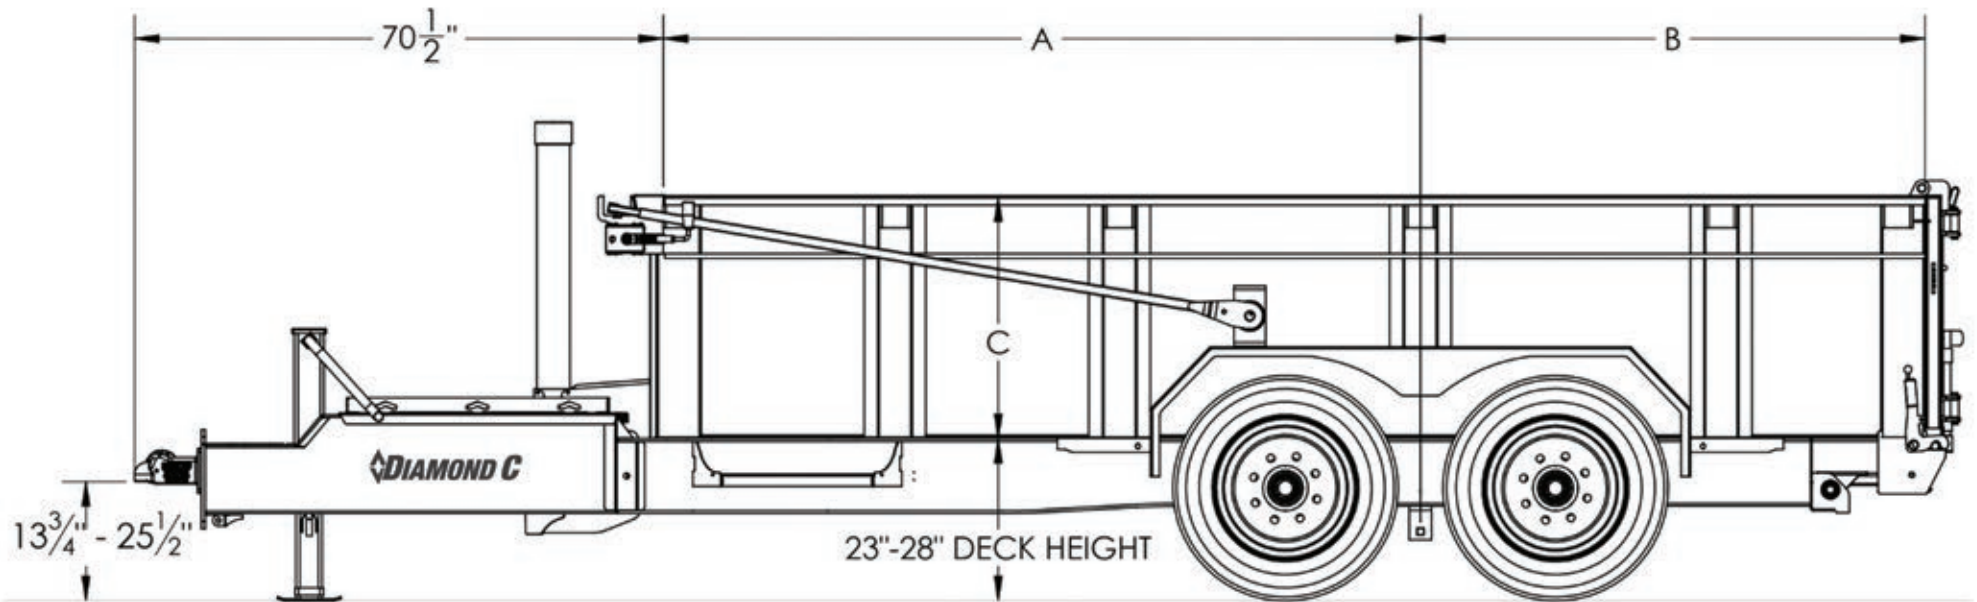

LPT

Heavy Duty Low Profile Telescopic Dump Trailer (Shown with 8" I-Beam.)

| LPT | | |
|--------|-------|------|
| LENGTH | A | B |
| 12' | 86½" | 57½" |
| 14' | 101" | 67" |
| 16' | 115½" | 76½" |

| LPT | |
|------------|-----------------------------------|
| BED HEIGHT | C |
| 24" | 24 ⁵ / ₁₆ " |
| 32" | 32 ⁵ / ₁₆ " |
| 44" | 44 ⁵ / ₁₆ " |

see the difference
www.diamondc.com

LPT

Heavy Duty Low Profile Telescopic Dump Trailer (Shown with Engineered Beam.)

| LPT | | |
|--------|---------------------|--------------------|
| LENGTH | A | B |
| 12' | 86 $\frac{1}{2}$ " | 57 $\frac{1}{2}$ " |
| 14' | 101" | 67" |
| 16' | 115 $\frac{1}{2}$ " | 76 $\frac{1}{2}$ " |

| LPT | |
|------------|---------------------|
| BED HEIGHT | C |
| 24" | 24 $\frac{5}{16}$ " |
| 32" | 32 $\frac{5}{16}$ " |
| 44" | 44 $\frac{5}{16}$ " |

see the difference
www.diamondc.com