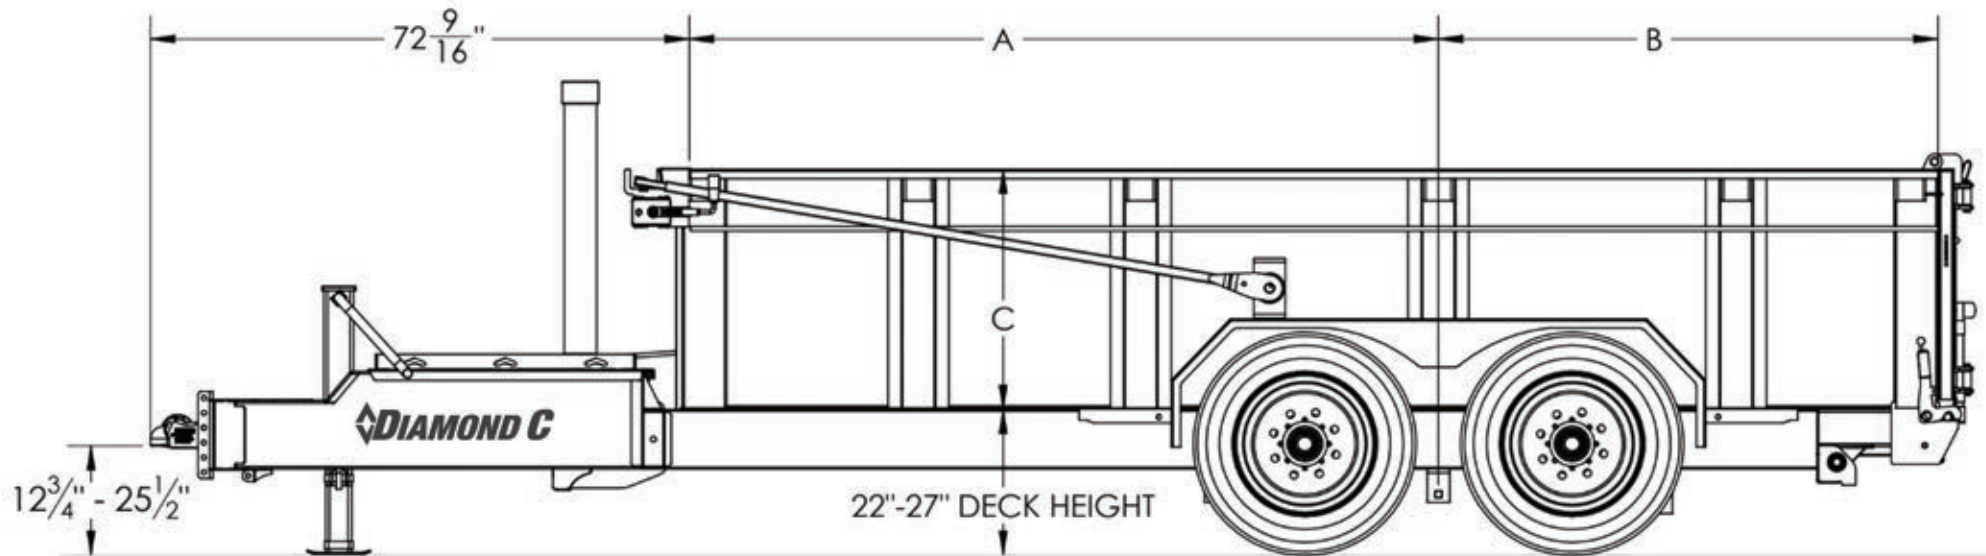

LPT

Heavy Duty Low Profile Telescopic Dump Trailer (Shown with 8" I-Beam.)

| LPT | | |
|--------|-------|------|
| LENGTH | A | B |
| 12' | 86½" | 57½" |
| 14' | 101" | 67" |
| 16' | 115½" | 76½" |

| LPT | |
|------------|-----------------------------------|
| BED HEIGHT | C |
| 24" | 24 ⁵ / ₁₆ " |
| 32" | 32 ⁵ / ₁₆ " |
| 44" | 44 ⁵ / ₁₆ " |

see the difference
www.diamondc.com

LPT

Heavy Duty Low Profile Telescopic Dump Trailer (Shown with Engineered Beam.)

| LPT | | |
|--------|---------------------|--------------------|
| LENGTH | A | B |
| 12' | 86 $\frac{1}{2}$ " | 57 $\frac{1}{2}$ " |
| 14' | 101" | 67" |
| 16' | 115 $\frac{1}{2}$ " | 76 $\frac{1}{2}$ " |

| LPT | |
|------------|---------------------|
| BED HEIGHT | C |
| 24" | 24 $\frac{5}{16}$ " |
| 32" | 32 $\frac{5}{16}$ " |
| 44" | 44 $\frac{5}{16}$ " |

see the difference
www.diamondc.com