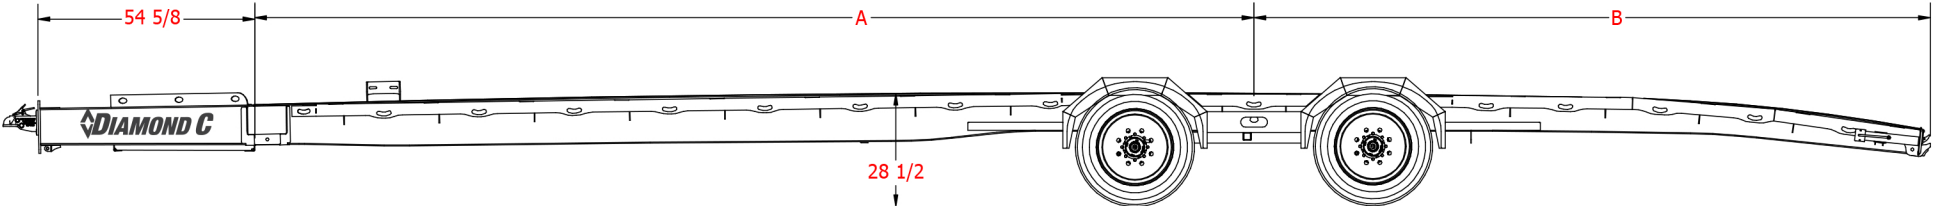

# MVC

Multi-Vehicle Carrier (Bumper Pull)

MVC BP		
LENGTH	A	B
32'	284-3/4"	156"
35'	306-1/2"	170-1/2"
38'	328"	184-3/4"
40'	342-1/2"	194-1/2"

903.572.2834  
www.diamondc.com