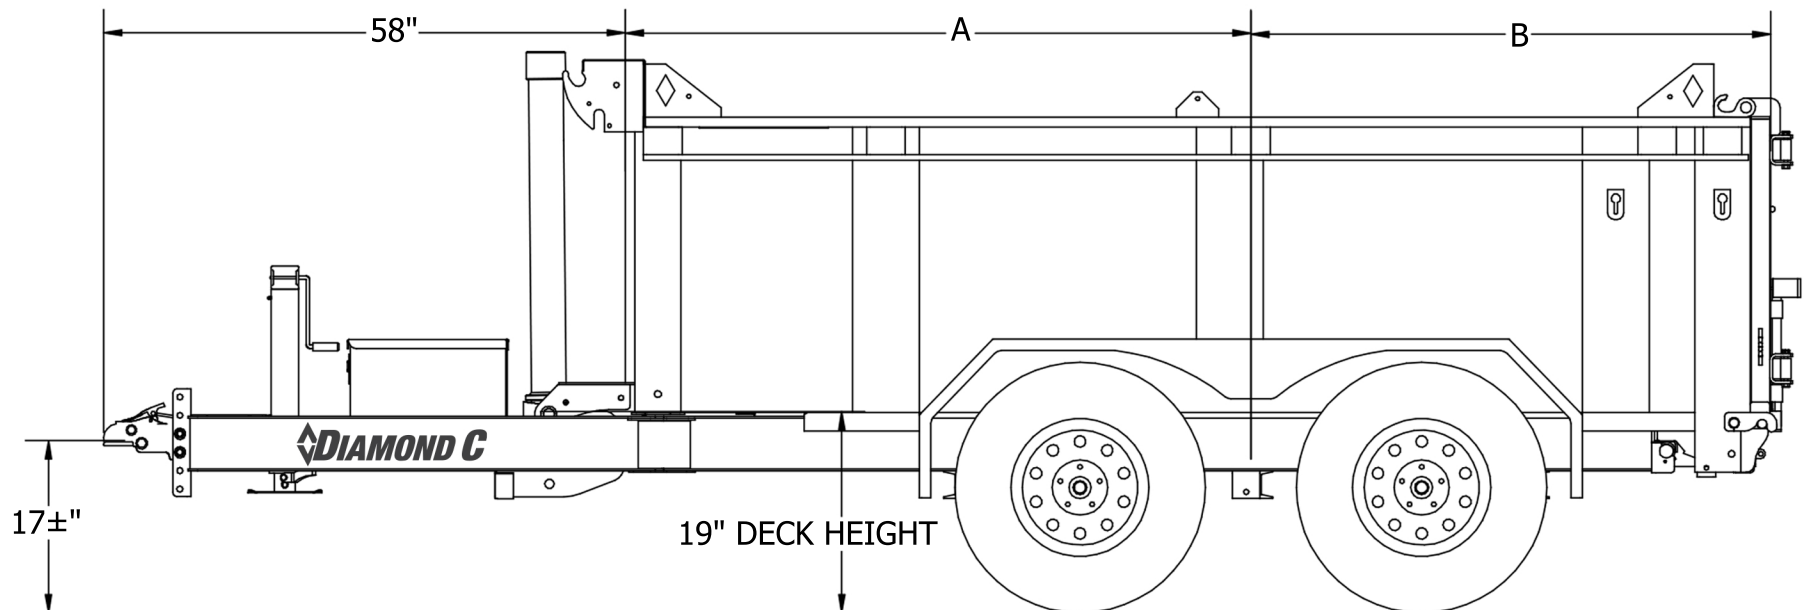

# GDT

General Duty Telescopic Dump (Shown with 32" Sides and Board Brackets)

GST		
LENGTH	A	B
10'	68"	56 7/16"

[www.diamondc.com](http://www.diamondc.com)