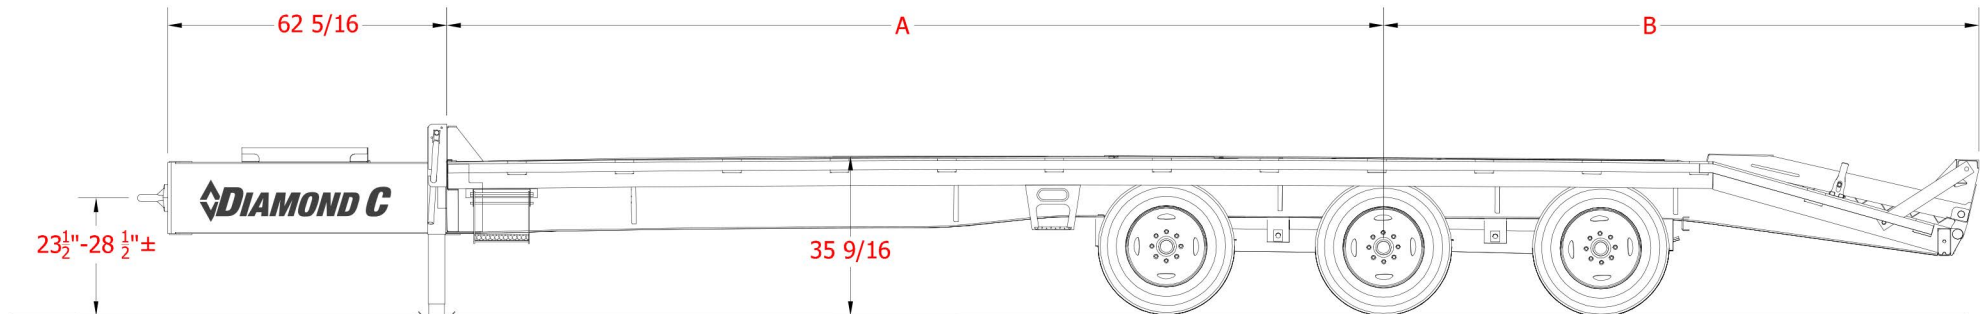

PX310

Triple Dual Wheel Pintle Hitch (Hydraulic Dovetail)

PX310HDT		
LENGTH	A	B
32'	206"	178"
35'	242"	178"
38'	278"	178"
40'	302"	178"
44'	350"	178"

see the difference
800.827.3512
www.diamondc.com

PX310

Triple Dual Wheel Pintle Hitch (Max Ramps)

PX310MR		
LENGTH	A	B
28'	209"	134"
30'	216"	151"
32'	229"	162"
35'	271"	156"
38'	295"	168"
40'	313"	174"
44'	341"	193"

see the difference
800.827.3512
www.diamondc.com

PX310

Triple Dual Wheel Pintle Hitch (Straight Deck)

PX310SD		
LENGTH	A	B
25'	189"	106"
28'	214"	117"
30'	230"	125"
32'	226"	152"
35'	267"	148"
36'	274"	152"
38'	292"	159"
40'	309"	167"
44'	339"	184"

see the difference
800.827.3512
www.diamondc.com

PX310

Triple Dual Wheel Pintle Hitch (XDR Ramps)

PX310XDR		
LENGTH	A	B
28'	209"	133"
30'	216"	150"
32'	231"	159"
35'	270"	156"
38'	291"	171"
40'	313"	173"

see the difference
800.827.3512
www.diamondc.com