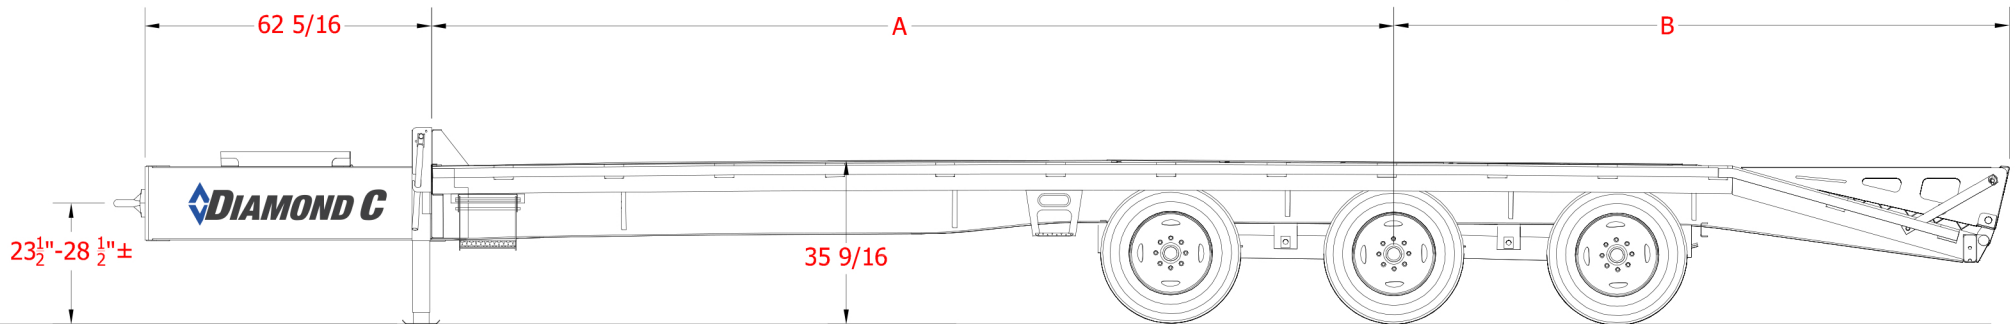

PX310

Triple Dual Wheel Pintle Hitch (Hydraulic Dovetail)

PX310HDT		
LENGTH	A	B
32'	206"	178"
35'	242"	178"
38'	278"	178"
40'	302"	178"
44'	350"	178"

see the difference
800.827.3512
www.diamondc.com

PX310

Triple Dual Wheel Pintle Hitch (Max Ramps)

PX310MR		
LENGTH	A	B
28'	209"	134"
30'	216"	151"
32'	229"	162"
35'	271"	156"
38'	295"	168"
40'	313"	174"
44'	341"	193"

see the difference
800.827.3512
www.diamondc.com

PX310

Triple Dual Wheel Pintle Hitch (Straight Deck)

PX310SD		
LENGTH	A	B
25'	189"	106"
28'	214"	117"
30'	230"	125"
32'	226"	152"
35'	267"	148"
36'	274"	152"
38'	292"	159"
40'	309"	167"
44'	339"	184"

see the difference
800.827.3512
www.diamondc.com

PX310

Triple Dual Wheel Pintle Hitch (XDR Ramps)

PX310XDR		
LENGTH	A	B
28'	209"	133"
30'	216"	150"
32'	231"	159"
35'	270"	156"
38'	291"	171"
40'	313"	173"

see the difference
800.827.3512
www.diamondc.com