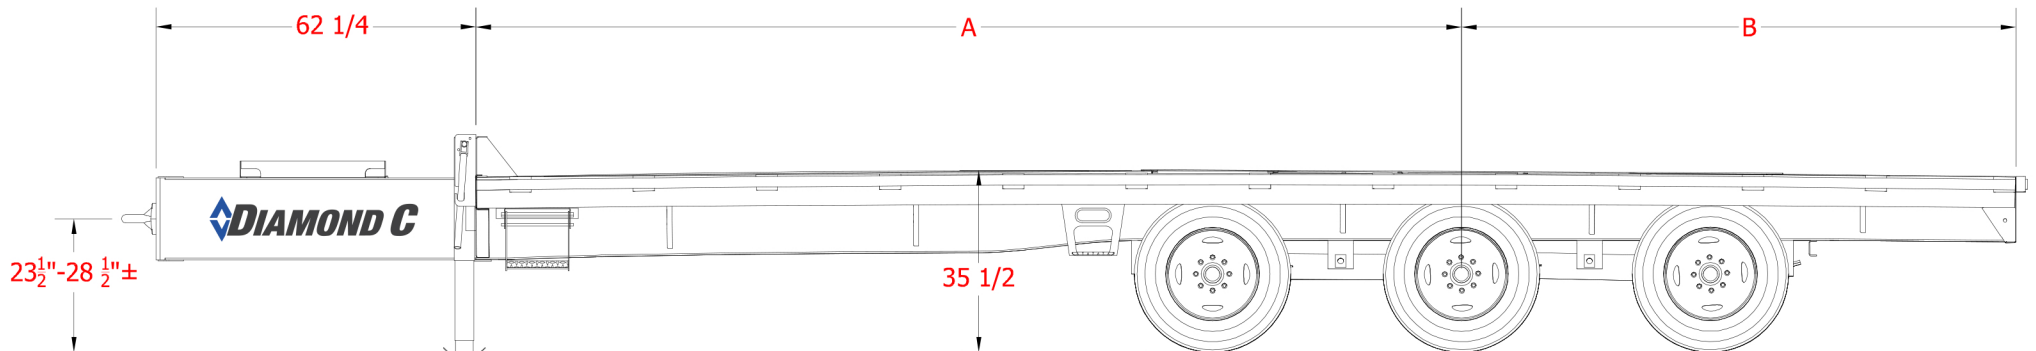

PX310

Triple Dual Wheel Pintle Hitch (Hydraulic Dovetail)

PX310HDT		
LENGTH	A	B
32'	206"	178"
35'	242"	178"
38'	278"	178"
40'	302"	178"
44'	350"	178"

see the difference
800.827.3512
www.diamondc.com

PX310

Triple Dual Wheel Pintle Hitch (Max Ramps)

PX310MR		
LENGTH	A	B
28'	209"	134"
30'	216"	151"
32'	229"	162"
35'	271"	156"
38'	295"	168"
40'	313"	174"
44'	341"	193"

see the difference
800.827.3512
www.diamondc.com

PX310

Triple Dual Wheel Pintle Hitch (Straight Deck)

PX310SD		
LENGTH	A	B
25'	189"	106"
28'	214"	117"
30'	230"	125"
32'	226"	152"
35'	267"	148"
36'	274"	152"
38'	292"	159"
40'	309"	167"
44'	339"	184"

see the difference
800.827.3512
www.diamondc.com

PX310

Triple Dual Wheel Pintle Hitch (XDR Ramps)

PX310XDR		
LENGTH	A	B
28'	209"	133"
30'	216"	150"
32'	231"	159"
35'	270"	156"
38'	291"	171"
40'	313"	173"

see the difference
800.827.3512
www.diamondc.com