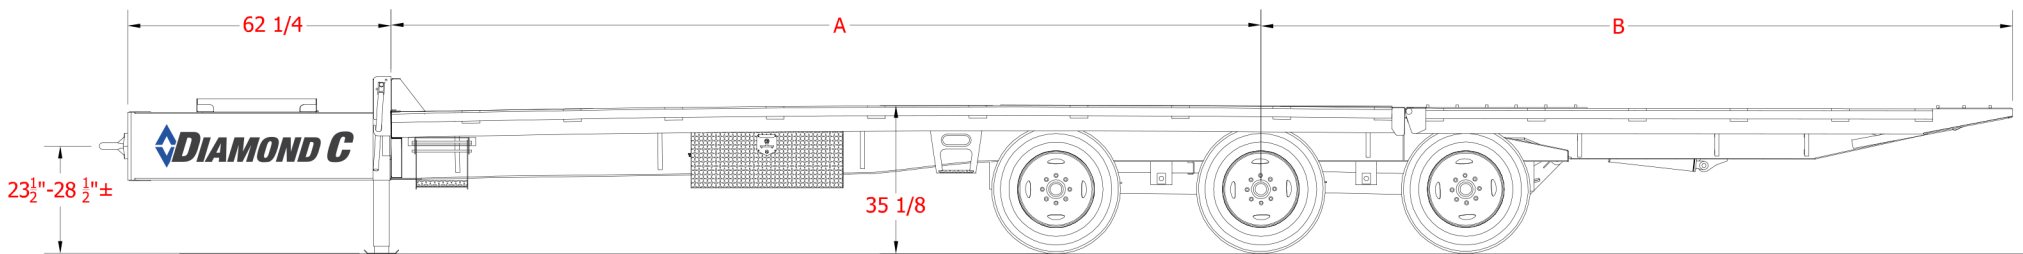

PX310

Triple Dual Wheel Pintle Hitch (Hydraulic Dovetail)

PX310HDT		
LENGTH	A	B
32'	206"	178"
35'	242"	178"
38'	278"	178"
40'	302"	178"
44'	350"	178"

see the difference
800.827.3512
www.diamondc.com

PX310

Triple Dual Wheel Pintle Hitch (Max Ramps)

PX310MR		
LENGTH	A	B
28'	209"	134"
30'	216"	151"
32'	229"	162"
35'	271"	156"
38'	295"	168"
40'	313"	174"
44'	341"	193"

see the difference
800.827.3512
www.diamondc.com

PX310

Triple Dual Wheel Pintle Hitch (Straight Deck)

PX310SD		
LENGTH	A	B
25'	189"	106"
28'	214"	117"
30'	230"	125"
32'	226"	152"
35'	267"	148"
36'	274"	152"
38'	292"	159"
40'	309"	167"
44'	339"	184"

see the difference
800.827.3512
www.diamondc.com

PX310

Triple Dual Wheel Pintle Hitch (XDR Ramps)

PX310XDR		
LENGTH	A	B
28'	209"	133"
30'	216"	150"
32'	231"	159"
35'	270"	156"
38'	291"	171"
40'	313"	173"

see the difference
800.827.3512
www.diamondc.com