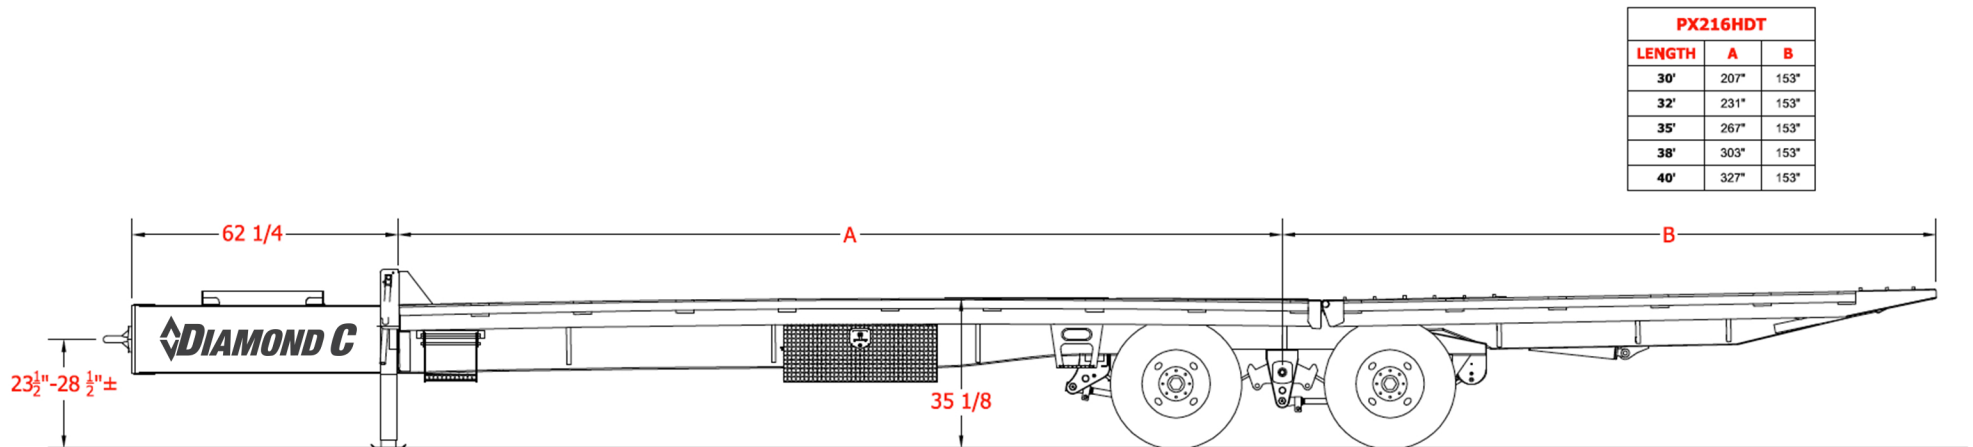

PX216

Tandem Dual Wheel Pintle Hitch (Hydraulic Dovetail)

see the difference
800.827.3512
www.diamondc.com

PX216

Tandem Dual Wheel Pintle Hitch (Max Ramps)

PX216MR		
LENGTH	A	B
25'	198"	108"
28'	216"	127"
30'	232"	134"
32'	247"	144"
35'	270"	156"
38'	294"	169"
40'	310"	177"
44'	341"	194"

see the difference
800.827.3512
www.diamondc.com

PX216

Tandem Dual Wheel Pintle Hitch (Straight Deck)

PX216SD		
LENGTH	A	B
20'	153"	86"
22'	170"	94"
25'	193"	107"
28'	217"	119"
30'	231"	128"
32'	248"	136"
35'	271"	148"
38'	295"	161"
40'	310"	169"
44'	341"	187"

see the difference
800.827.3512
www.diamondc.com

PX216

Tandem Dual Wheel Pintle Hitch (XDR Ramps)

PX216XDR		
LENGTH	A	B
25'	198"	108"
28'	216"	126"
30'	231"	135"
32'	247"	143"
35'	270"	156"
38'	295"	167"
40'	310"	176"