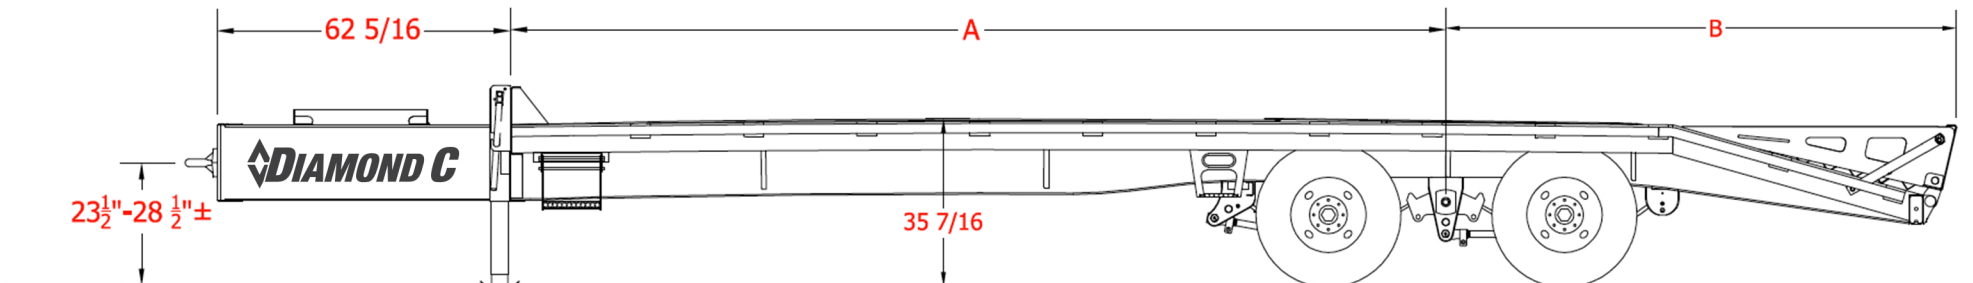

PX216

Tandem Dual Wheel Pintle Hitch (Hydraulic Dovetail)

see the difference
800.827.3512
www.diamondc.com

PX216

Tandem Dual Wheel Pintle Hitch (Max Ramps)

PX216MR		
LENGTH	A	B
25'	198"	108"
28'	216"	127"
30'	232"	134"
32'	247"	144"
35'	270"	156"
38'	294"	169"
40'	310"	177"
44'	341"	194"

see the difference
800.827.3512
www.diamondc.com

PX216

Tandem Dual Wheel Pintle Hitch (Straight Deck)

PX216SD		
LENGTH	A	B
20'	153"	86"
22'	170"	94"
25'	193"	107"
28'	217"	119"
30'	231"	128"
32'	248"	136"
35'	271"	148"
38'	295"	161"
40'	310"	169"
44'	341"	187"

see the difference
800.827.3512
www.diamondc.com

PX216

Tandem Dual Wheel Pintle Hitch (XDR Ramps)

PX216XDR		
LENGTH	A	B
25'	198"	108"
28'	216"	126"
30'	231"	135"
32'	247"	143"
35'	270"	156"
38'	295"	167"
40'	310"	176"