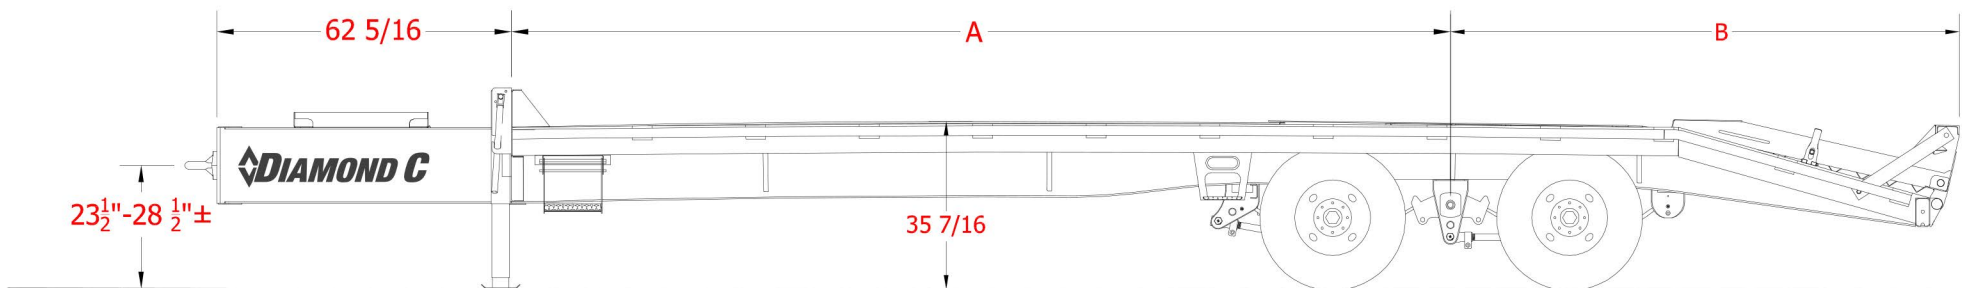

PX216

Tandem Dual Wheel Pintle Hitch (Hydraulic Dovetail)

see the difference
800.827.3512
www.diamondc.com

PX216

Tandem Dual Wheel Pintle Hitch (Max Ramps)

PX216MR		
LENGTH	A	B
25'	198"	108"
28'	216"	127"
30'	232"	134"
32'	247"	144"
35'	270"	156"
38'	294"	169"
40'	310"	177"
44'	341"	194"

see the difference
800.827.3512
www.diamondc.com

PX216

Tandem Dual Wheel Pintle Hitch (Straight Deck)

PX216SD		
LENGTH	A	B
20'	153"	86"
22'	170"	94"
25'	193"	107"
28'	217"	119"
30'	231"	128"
32'	248"	136"
35'	271"	148"
38'	295"	161"
40'	310"	169"
44'	341"	187"

see the difference
800.827.3512
www.diamondc.com

PX216

Tandem Dual Wheel Pintle Hitch (XDR Ramps)

PX216XDR		
LENGTH	A	B
25'	198"	108"
28'	216"	126"
30'	231"	135"
32'	247"	143"
35'	270"	156"
38'	295"	167"
40'	310"	176"