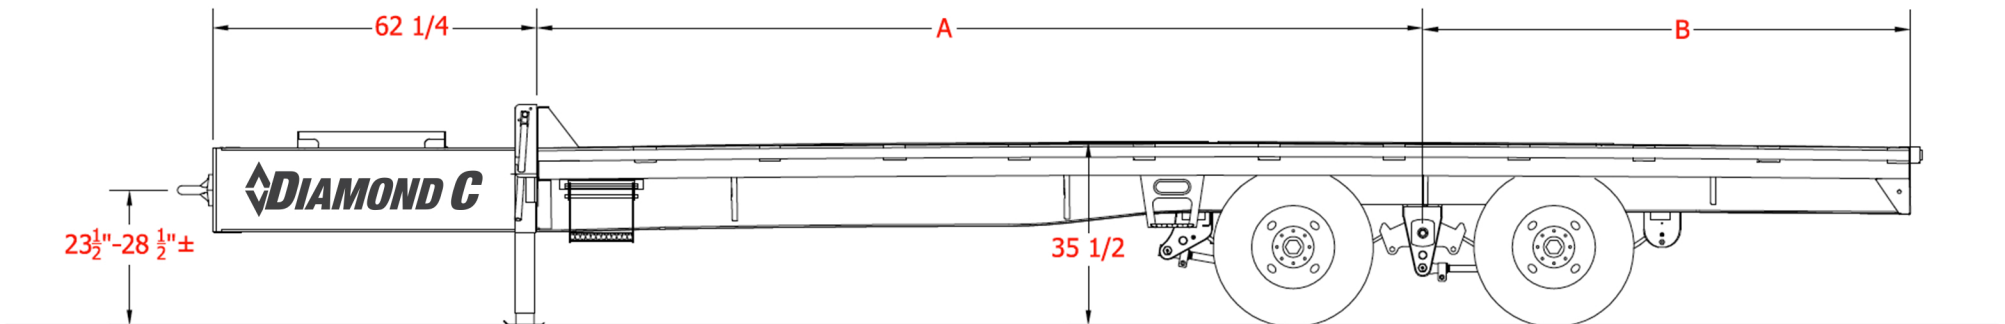

PX216

Tandem Dual Wheel Pintle Hitch (Hydraulic Dovetail)

see the difference
800.827.3512
www.diamondc.com

PX216

Tandem Dual Wheel Pintle Hitch (Max Ramps)

PX216MR		
LENGTH	A	B
25'	198"	108"
28'	216"	127"
30'	232"	134"
32'	247"	144"
35'	270"	156"
38'	294"	169"
40'	310"	177"
44'	341"	194"

see the difference
800.827.3512
www.diamondc.com

PX216

Tandem Dual Wheel Pintle Hitch (Straight Deck)

PX216SD		
LENGTH	A	B
20'	153"	86"
22'	170"	94"
25'	193"	107"
28'	217"	119"
30'	231"	128"
32'	248"	136"
35'	271"	148"
38'	295"	161"
40'	310"	169"
44'	341"	187"

see the difference
800.827.3512
www.diamondc.com

PX216

Tandem Dual Wheel Pintle Hitch (XDR Ramps)

PX216XDR		
LENGTH	A	B
25'	198"	108"
28'	216"	126"
30'	231"	135"
32'	247"	143"
35'	270"	156"
38'	295"	167"
40'	310"	176"