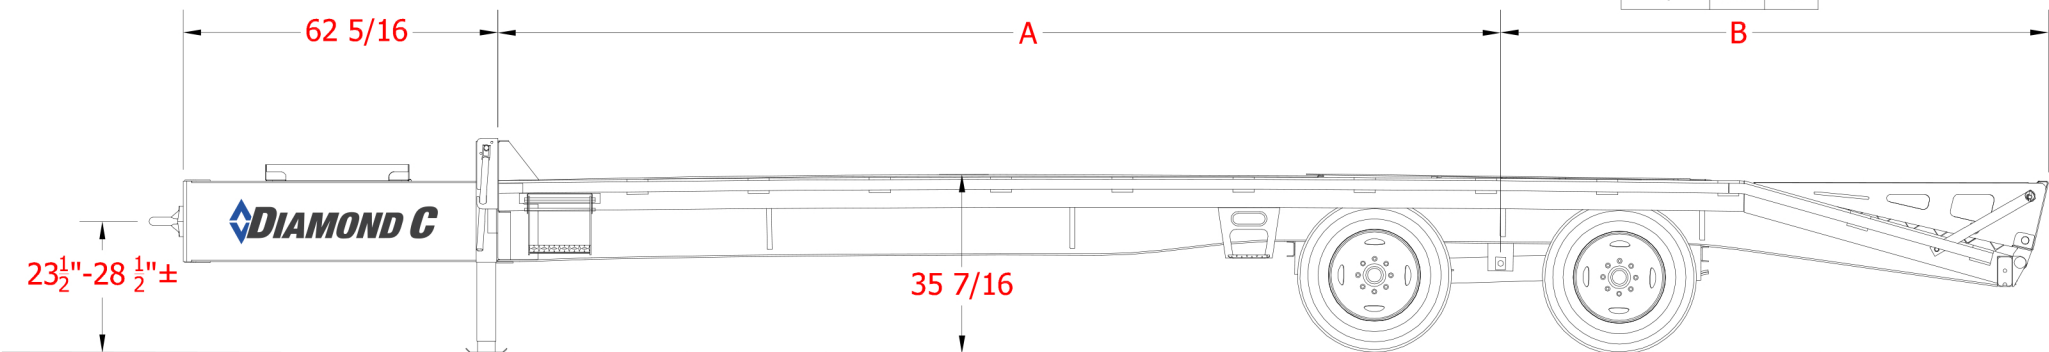

# PX212

Tandem Dual Wheel Pintle Hitch (Hydraulic Dovetail)

PX212HDT		
LENGTH	A	B
30'	207"	153"
32'	231"	153"
35'	267"	153"
38'	303"	153"
40'	327"	153"

see the difference  
800.827.3512  
[www.diamondc.com](http://www.diamondc.com)

# PX212

Tandem Dual Wheel Pintle Hitch (Max Ramps)

PX212MR		
LENGTH	A	B
25'	199"	108"
28'	216"	126"
30'	237"	130"
32'	247"	143"
35'	270"	156"
38'	295"	168"
40'	310"	175"

see the difference  
800.827.3512  
[www.diamondc.com](http://www.diamondc.com)

# PX212

Tandem Dual Wheel Pintle Hitch (Straight Deck)

PX212SD		
LENGTH	A	B
20'	153"	86"
22'	170"	94"
25'	193"	107"
28'	217"	119"
30'	231"	128"
32'	248"	136"
35'	271"	148"
38'	295"	161"
40'	310"	169"

see the difference  
800.827.3512  
[www.diamondc.com](http://www.diamondc.com)

# PX212

Tandem Dual Wheel Pintle Hitch (XDR Ramps)

PX212XDR		
LENGTH	A	B
25'	198"	108"
28'	216"	126"
30'	231"	135"
32'	247"	143"
35'	270"	156"
38'	295"	167"
40'	310"	176"

see the difference  
800.827.3512  
[www.diamondc.com](http://www.diamondc.com)