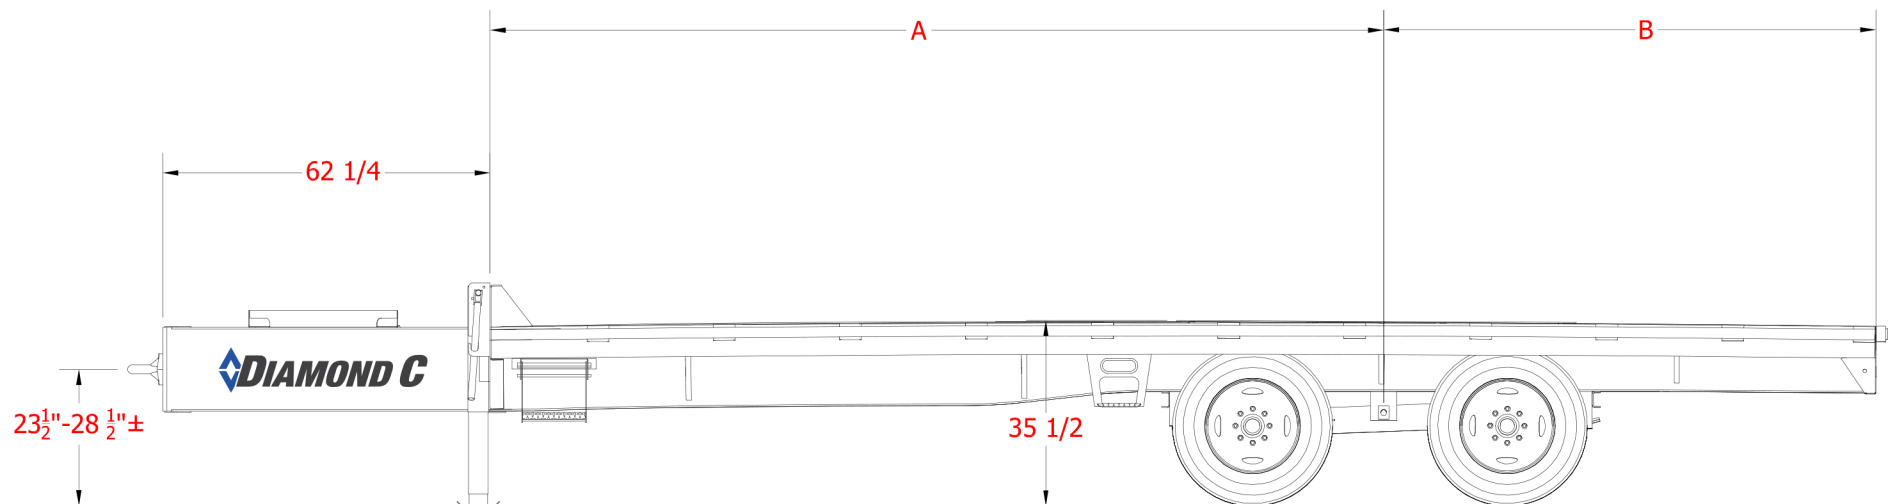

# PX212

Tandem Dual Wheel Pintle Hitch (Hydraulic Dovetail)

PX212HDT		
LENGTH	A	B
30'	207"	153"
32'	231"	153"
35'	267"	153"
38'	303"	153"
40'	327"	153"

see the difference  
800.827.3512  
[www.diamondc.com](http://www.diamondc.com)

# PX212

Tandem Dual Wheel Pintle Hitch (Max Ramps)

PX212MR		
LENGTH	A	B
25'	199"	108"
28'	216"	126"
30'	237"	130"
32'	247"	143"
35'	270"	156"
38'	295"	168"
40'	310"	175"

see the difference  
800.827.3512  
[www.diamondc.com](http://www.diamondc.com)

# PX212

Tandem Dual Wheel Pintle Hitch (Straight Deck)

PX212SD		
LENGTH	A	B
20'	153"	86"
22'	170"	94"
25'	193"	107"
28'	217"	119"
30'	231"	128"
32'	248"	136"
35'	271"	148"
38'	295"	161"
40'	310"	169"

see the difference  
800.827.3512  
[www.diamondc.com](http://www.diamondc.com)

# PX212

Tandem Dual Wheel Pintle Hitch (XDR Ramps)

PX212XDR		
LENGTH	A	B
25'	198"	108"
28'	216"	126"
30'	231"	135"
32'	247"	143"
35'	270"	156"
38'	295"	167"
40'	310"	176"

see the difference  
800.827.3512  
[www.diamondc.com](http://www.diamondc.com)