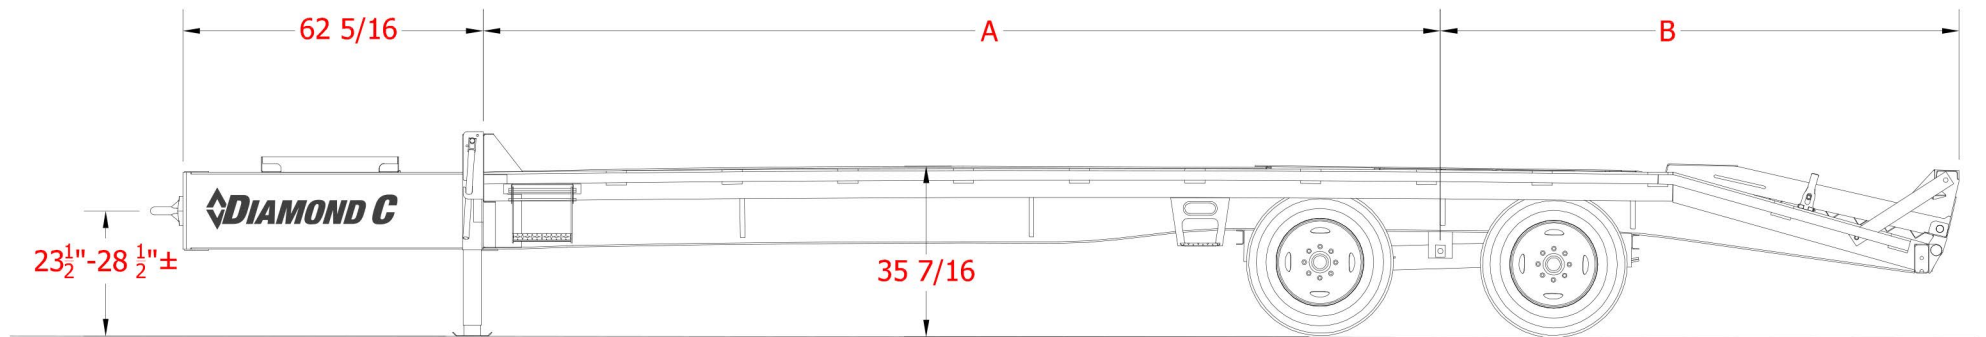

# PX212

Tandem Dual Wheel Pintle Hitch (Hydraulic Dovetail)

PX212HDT		
LENGTH	A	B
30'	207"	153"
32'	231"	153"
35'	267"	153"
38'	303"	153"
40'	327"	153"

see the difference  
800.827.3512  
[www.diamondc.com](http://www.diamondc.com)

# PX212

Tandem Dual Wheel Pintle Hitch (Max Ramps)

PX212MR		
LENGTH	A	B
25'	199"	108"
28'	216"	126"
30'	237"	130"
32'	247"	143"
35'	270"	156"
38'	295"	168"
40'	310"	175"

see the difference  
800.827.3512  
[www.diamondc.com](http://www.diamondc.com)

# PX212

Tandem Dual Wheel Pintle Hitch (Straight Deck)

PX212SD		
LENGTH	A	B
20'	153"	86"
22'	170"	94"
25'	193"	107"
28'	217"	119"
30'	231"	128"
32'	248"	136"
35'	271"	148"
38'	295"	161"
40'	310"	169"

see the difference  
800.827.3512  
[www.diamondc.com](http://www.diamondc.com)

# PX212

Tandem Dual Wheel Pintle Hitch (XDR Ramps)

PX212XDR		
LENGTH	A	B
25'	198"	108"
28'	216"	126"
30'	231"	135"
32'	247"	143"
35'	270"	156"
38'	295"	167"
40'	310"	176"

see the difference  
800.827.3512  
[www.diamondc.com](http://www.diamondc.com)