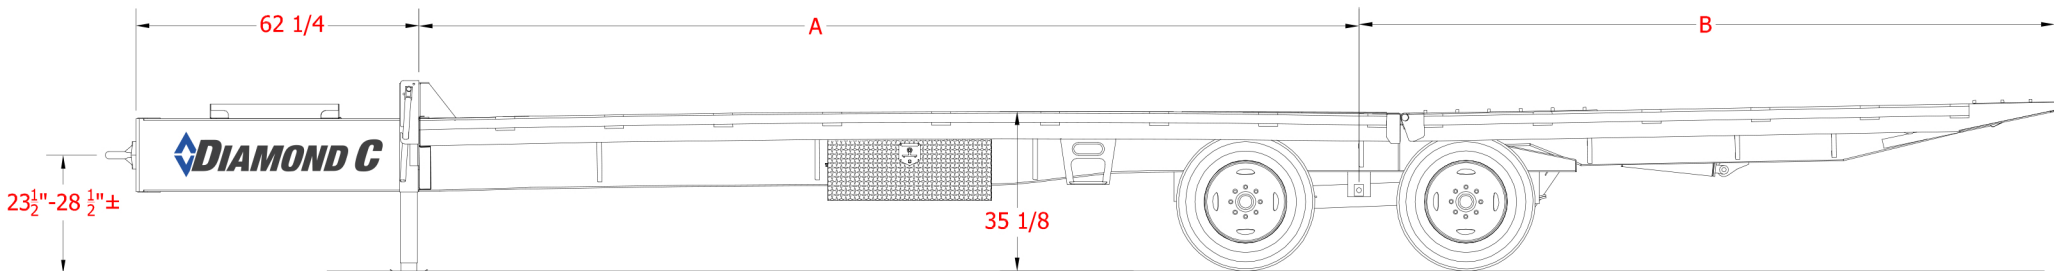

# PX212

Tandem Dual Wheel Pintle Hitch (Hydraulic Dovetail)

PX212HDT		
LENGTH	A	B
30'	207"	153"
32'	231"	153"
35'	267"	153"
38'	303"	153"
40'	327"	153"

see the difference  
800.827.3512  
[www.diamondc.com](http://www.diamondc.com)

# PX212

Tandem Dual Wheel Pintle Hitch (Max Ramps)

PX212MR		
LENGTH	A	B
25'	199"	108"
28'	216"	126"
30'	237"	130"
32'	247"	143"
35'	270"	156"
38'	295"	168"
40'	310"	175"

see the difference  
800.827.3512  
[www.diamondc.com](http://www.diamondc.com)

# PX212

Tandem Dual Wheel Pintle Hitch (Straight Deck)

PX212SD		
LENGTH	A	B
20'	153"	86"
22'	170"	94"
25'	193"	107"
28'	217"	119"
30'	231"	128"
32'	248"	136"
35'	271"	148"
38'	295"	161"
40'	310"	169"

see the difference  
800.827.3512  
[www.diamondc.com](http://www.diamondc.com)

# PX212

Tandem Dual Wheel Pintle Hitch (XDR Ramps)

PX212XDR		
LENGTH	A	B
25'	198"	108"
28'	216"	126"
30'	231"	135"
32'	247"	143"
35'	270"	156"
38'	295"	167"
40'	310"	176"

see the difference  
800.827.3512  
[www.diamondc.com](http://www.diamondc.com)