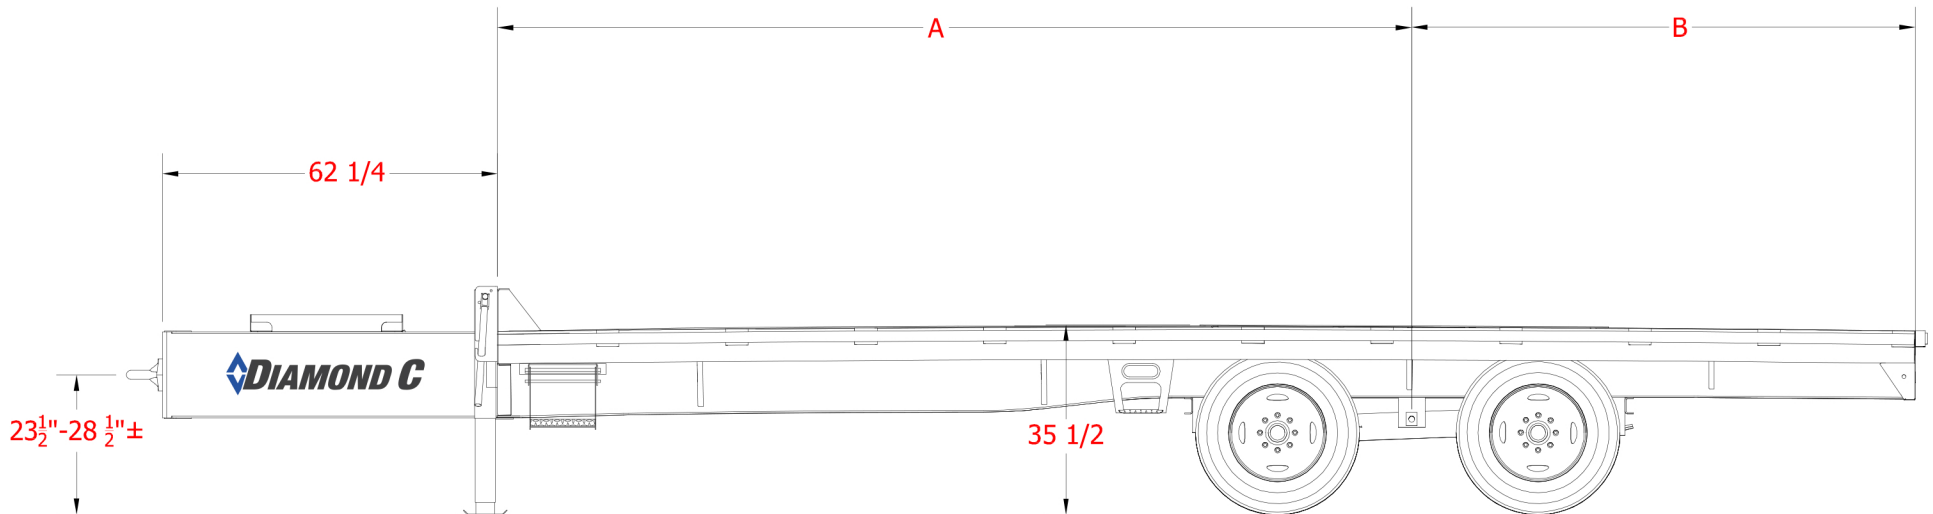

PX210

Tandem Dual Wheel Pintle Hitch (Hydraulic Dovetail)

see the difference
800.827.3512
www.diamondc.com

PX210

Tandem Dual Wheel Pintle Hitch (Max Ramps)

PX210MR		
LENGTH	A	B
25'	199"	109"
28'	215"	127"
30'	231"	135"
32'	247"	144"
35'	270"	156"
38'	295"	168"
40'	310"	177"

see the difference
800.827.3512
www.diamondc.com

PX210

Tandem Dual Wheel Pintle Hitch (Straight Deck)

PX210SD		
LENGTH	A	B
20'	153"	86"
22'	170"	94"
25'	193"	107"
28'	217"	119"
30'	231"	128"
32'	248"	136"
35'	271"	148"
38'	295"	161"
40'	310"	169"

see the difference
800.827.3512
www.diamondc.com

PX210

Tandem Dual Wheel Pintle Hitch (XDR Ramps)

PX210XDR		
LENGTH	A	B
25'	198"	108"
28'	216"	126"
30'	231"	135"
32'	247"	143"
35'	270"	156"
38'	295"	167"
40'	310"	176"