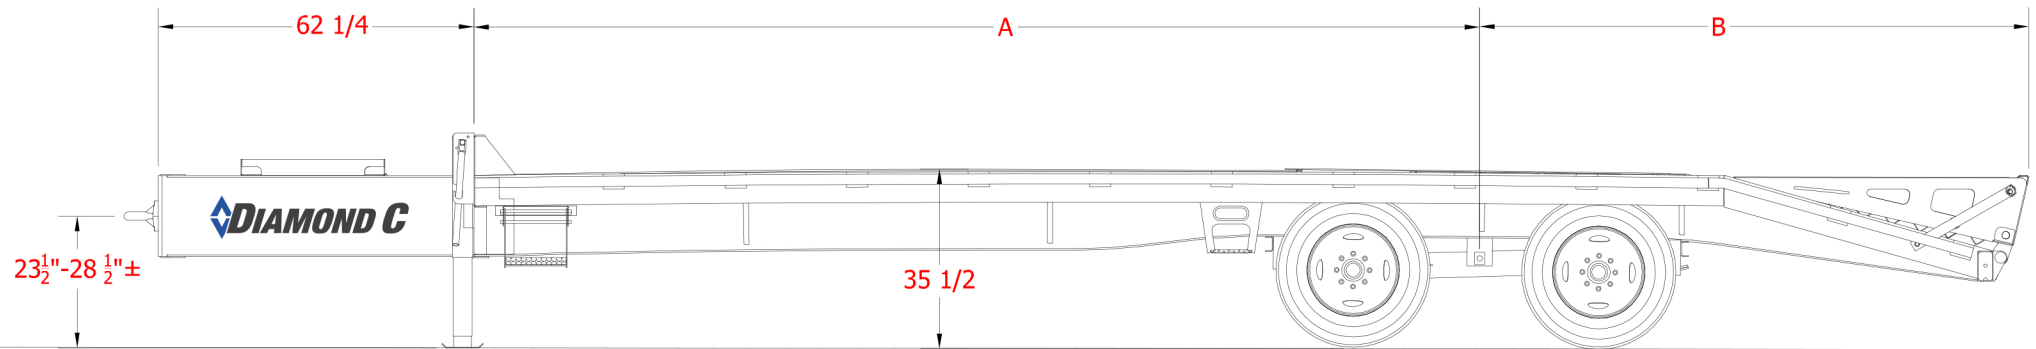

PX210

Tandem Dual Wheel Pintle Hitch (Hydraulic Dovetail)

see the difference
800.827.3512
www.diamondc.com

PX210

Tandem Dual Wheel Pintle Hitch (Max Ramps)

PX210MR		
LENGTH	A	B
25'	199"	109"
28'	215"	127"
30'	231"	135"
32'	247"	144"
35'	270"	156"
38'	295"	168"
40'	310"	177"

see the difference
800.827.3512
www.diamondc.com

PX210

Tandem Dual Wheel Pintle Hitch (Straight Deck)

PX210SD		
LENGTH	A	B
20'	153"	86"
22'	170"	94"
25'	193"	107"
28'	217"	119"
30'	231"	128"
32'	248"	136"
35'	271"	148"
38'	295"	161"
40'	310"	169"

see the difference
800.827.3512
www.diamondc.com

PX210

Tandem Dual Wheel Pintle Hitch (XDR Ramps)

PX210XDR		
LENGTH	A	B
25'	198"	108"
28'	216"	126"
30'	231"	135"
32'	247"	143"
35'	270"	156"
38'	295"	167"
40'	310"	176"