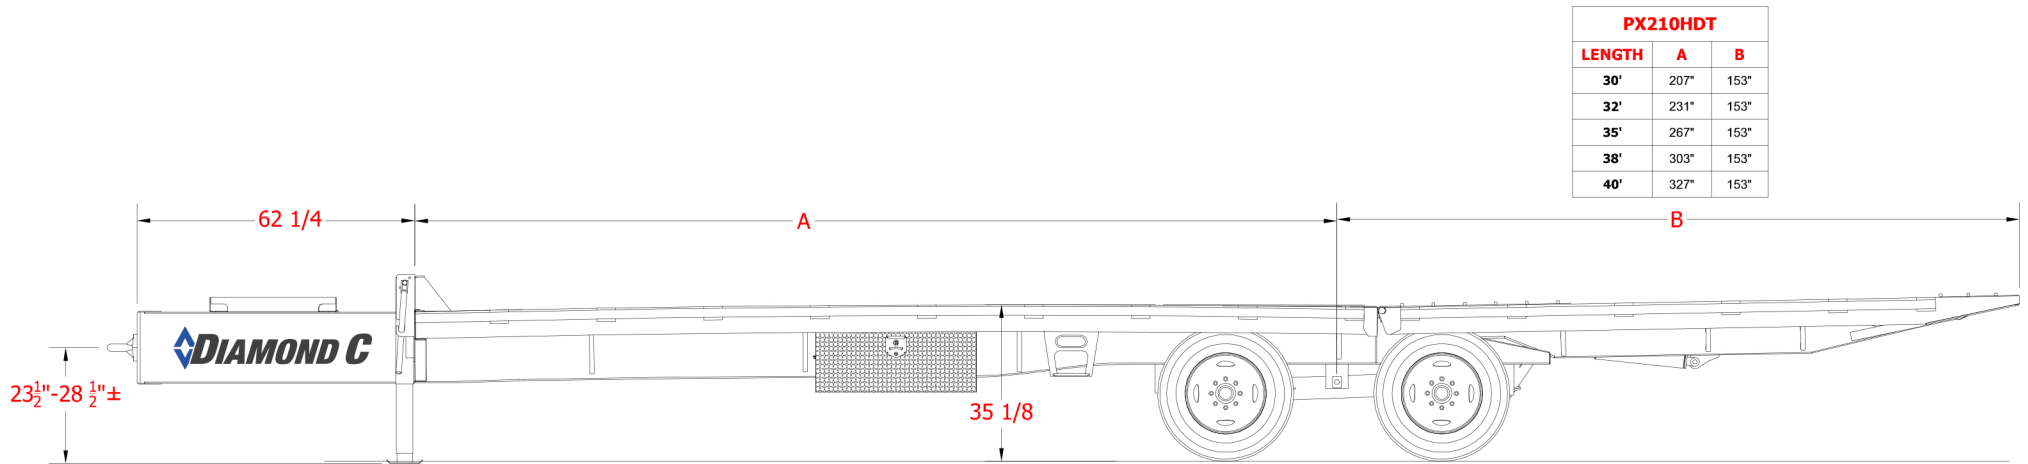

PX210

Tandem Dual Wheel Pintle Hitch (Hydraulic Dovetail)

see the difference
800.827.3512
www.diamondc.com

PX210

Tandem Dual Wheel Pintle Hitch (Max Ramps)

PX210MR		
LENGTH	A	B
25'	199"	109"
28'	215"	127"
30'	231"	135"
32'	247"	144"
35'	270"	156"
38'	295"	168"
40'	310"	177"

see the difference
800.827.3512
www.diamondc.com

PX210

Tandem Dual Wheel Pintle Hitch (Straight Deck)

PX210SD		
LENGTH	A	B
20'	153"	86"
22'	170"	94"
25'	193"	107"
28'	217"	119"
30'	231"	128"
32'	248"	136"
35'	271"	148"
38'	295"	161"
40'	310"	169"

see the difference
800.827.3512
www.diamondc.com

PX210

Tandem Dual Wheel Pintle Hitch (XDR Ramps)

PX210XDR		
LENGTH	A	B
25'	198"	108"
28'	216"	126"
30'	231"	135"
32'	247"	143"
35'	270"	156"
38'	295"	167"
40'	310"	176"