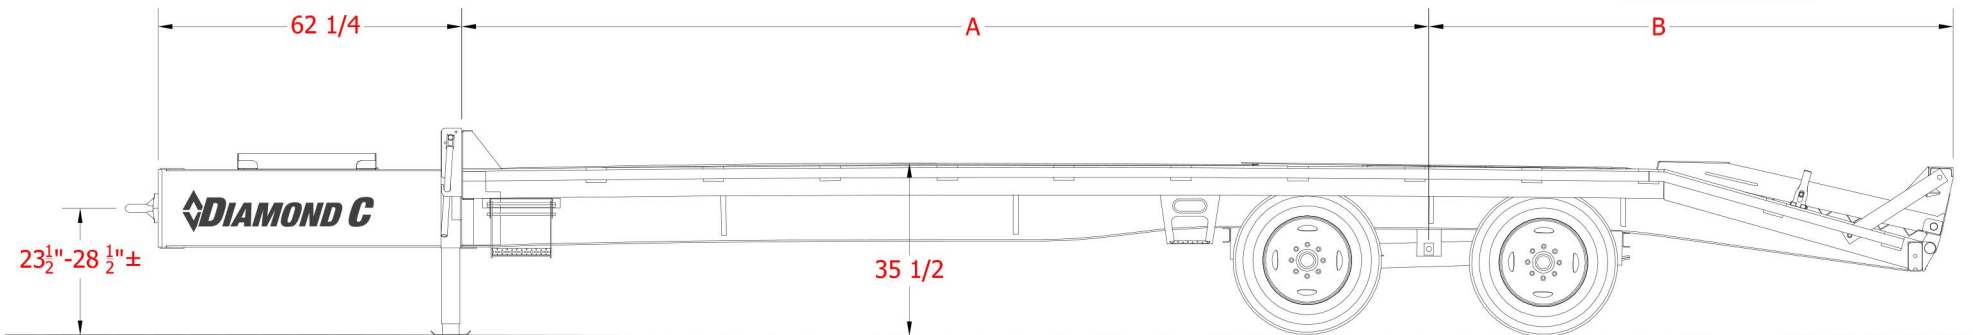

PX210

Tandem Dual Wheel Pintle Hitch (Hydraulic Dovetail)

see the difference
800.827.3512
www.diamondc.com

PX210

Tandem Dual Wheel Pintle Hitch (Max Ramps)

PX210MR		
LENGTH	A	B
25'	199"	109"
28'	215"	127"
30'	231"	135"
32'	247"	144"
35'	270"	156"
38'	295"	168"
40'	310"	177"

see the difference
800.827.3512
www.diamondc.com

PX210

Tandem Dual Wheel Pintle Hitch (Straight Deck)

PX210SD		
LENGTH	A	B
20'	153"	86"
22'	170"	94"
25'	193"	107"
28'	217"	119"
30'	231"	128"
32'	248"	136"
35'	271"	148"
38'	295"	161"
40'	310"	169"

see the difference
800.827.3512
www.diamondc.com

PX210

Tandem Dual Wheel Pintle Hitch (XDR Ramps)

PX210XDR		
LENGTH	A	B
25'	198"	108"
28'	216"	126"
30'	231"	135"
32'	247"	143"
35'	270"	156"
38'	295"	167"
40'	310"	176"