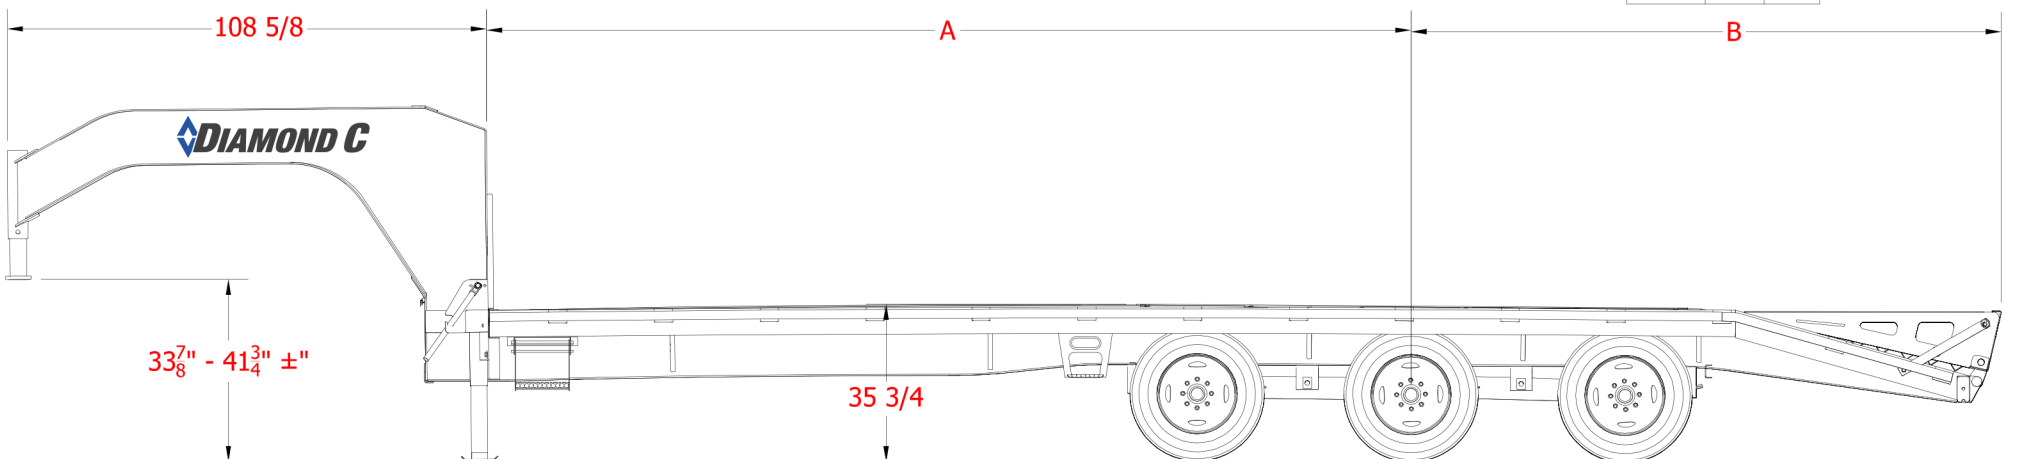

FMAX312

Triple Dual Wheel Gooseneck (Hydraulic Dovetail)

FMAX312HDT		
LENGTH	A	B
32'	206"	178"
35'	242"	178"
38'	278"	178"
40'	302"	178"
44'	350"	178"

see the difference
800.827.3512
www.diamondc.com

FMAX312

Triple Dual Wheel Gooseneck (Max Ramps)

FMAX312MR		
LENGTH	A	B
28'	209"	134"
30'	216"	151"
32'	229"	162"
35'	271"	156"
38'	295"	168"
40'	313"	174"
44'	341"	193"

see the difference
800.827.3512
www.diamondc.com

FMAX312

Triple Dual Wheel Gooseneck (Straight Deck)

FMAX312SD		
LENGTH	A	B
25'	189"	106"
28'	214"	117"
30'	230"	125"
32'	226"	152"
35'	267"	148"
38'	292"	159"
40'	309"	167"
44'	339"	184"

see the difference
800.827.3512
www.diamondc.com

FMAX312

Triple Dual Wheel Gooseneck Gooseneck (XDR Ramps)

FMAX312XDR		
LENGTH	A	B
28'	209"	133"
30'	216"	150"
32'	231"	159"
35'	270"	156"
38'	291"	171"
40'	313"	173"
44'	337"	197"

see the difference
800.827.3512
www.diamondc.com