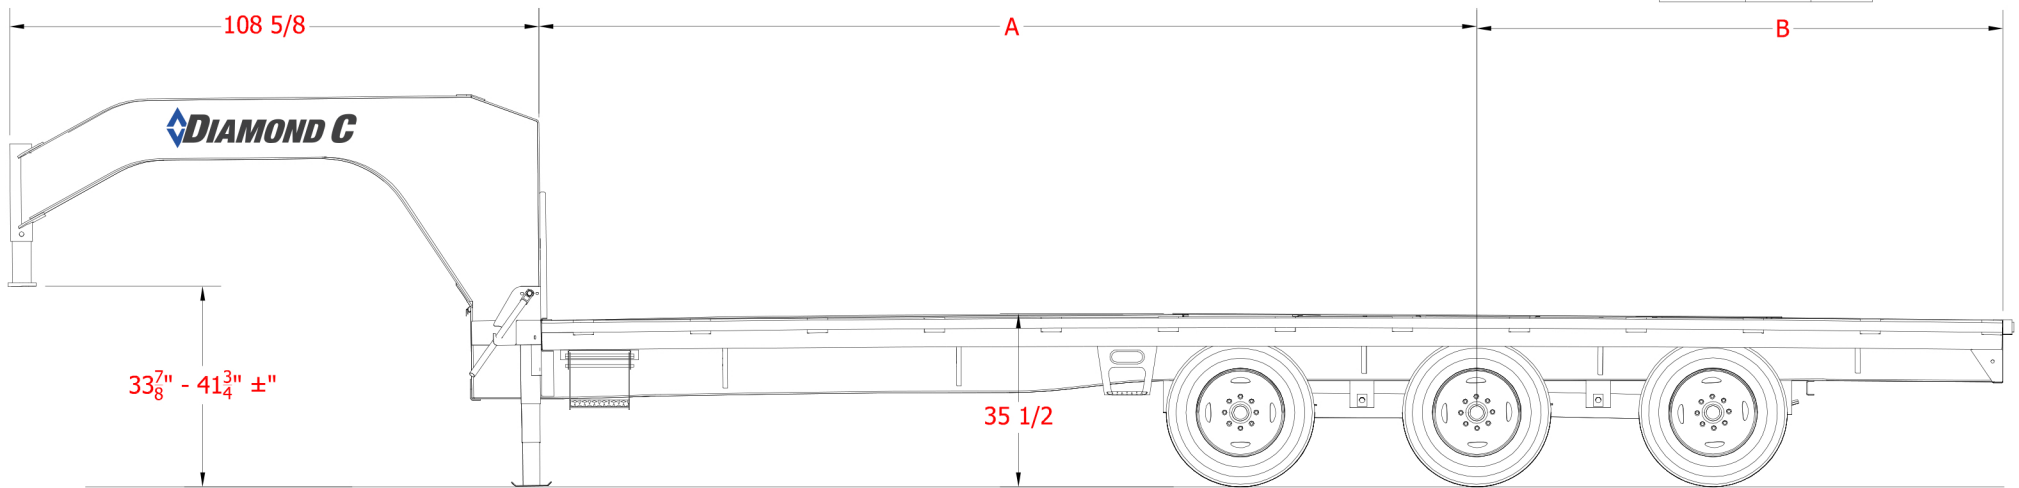

FMAX312

Triple Dual Wheel Gooseneck (Hydraulic Dovetail)

FMAX312HDT		
LENGTH	A	B
32'	206"	178"
35'	242"	178"
38'	278"	178"
40'	302"	178"
44'	350"	178"

see the difference
800.827.3512
www.diamondc.com

FMAX312

Triple Dual Wheel Gooseneck (Max Ramps)

FMAX312MR		
LENGTH	A	B
28'	209"	134"
30'	216"	151"
32'	229"	162"
35'	271"	156"
38'	295"	168"
40'	313"	174"
44'	341"	193"

see the difference
800.827.3512
www.diamondc.com

FMAX312

Triple Dual Wheel Gooseneck (Straight Deck)

FMAX312SD		
LENGTH	A	B
25'	189"	106"
28'	214"	117"
30'	230"	125"
32'	226"	152"
35'	267"	148"
38'	292"	159"
40'	309"	167"
44'	339"	184"

see the difference
800.827.3512
www.diamondc.com

FMAX312

Triple Dual Wheel Gooseneck Gooseneck (XDR Ramps)

FMAX312XDR		
LENGTH	A	B
28'	209"	133"
30'	216"	150"
32'	231"	159"
35'	270"	156"
38'	291"	171"
40'	313"	173"
44'	337"	197"

see the difference
800.827.3512
www.diamondc.com