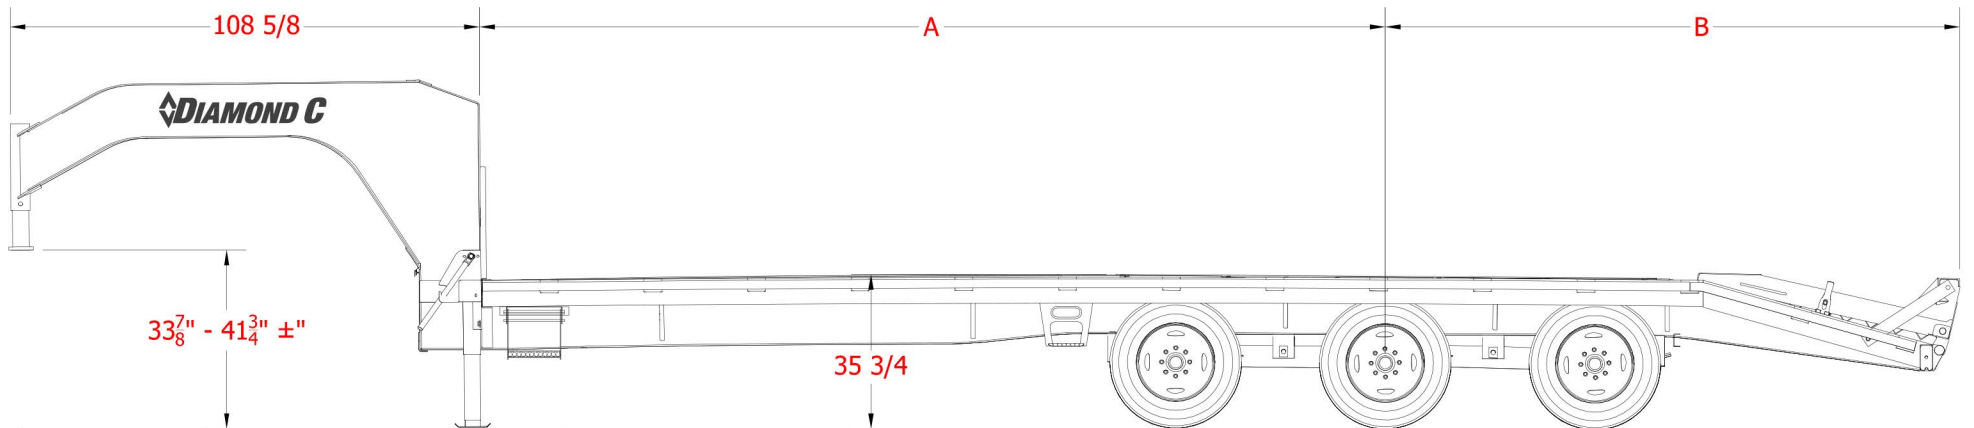

FMAX312

Triple Dual Wheel Gooseneck (Hydraulic Dovetail)

FMAX312HDT		
LENGTH	A	B
32'	206"	178"
35'	242"	178"
38'	278"	178"
40'	302"	178"
44'	350"	178"

see the difference
800.827.3512
www.diamondc.com

FMAX312

Triple Dual Wheel Gooseneck (Max Ramps)

FMAX312MR		
LENGTH	A	B
28'	209"	134"
30'	216"	151"
32'	229"	162"
35'	271"	156"
38'	295"	168"
40'	313"	174"
44'	341"	193"

see the difference
800.827.3512
www.diamondc.com

FMAX312

Triple Dual Wheel Gooseneck (Straight Deck)

FMAX312SD		
LENGTH	A	B
25'	189"	106"
28'	214"	117"
30'	230"	125"
32'	226"	152"
35'	267"	148"
38'	292"	159"
40'	309"	167"
44'	339"	184"

see the difference
800.827.3512
www.diamondc.com

FMAX312

Triple Dual Wheel Gooseneck Gooseneck (XDR Ramps)

FMAX312XDR		
LENGTH	A	B
28'	209"	133"
30'	216"	150"
32'	231"	159"
35'	270"	156"
38'	291"	171"
40'	313"	173"
44'	337"	197"

see the difference
800.827.3512
www.diamondc.com