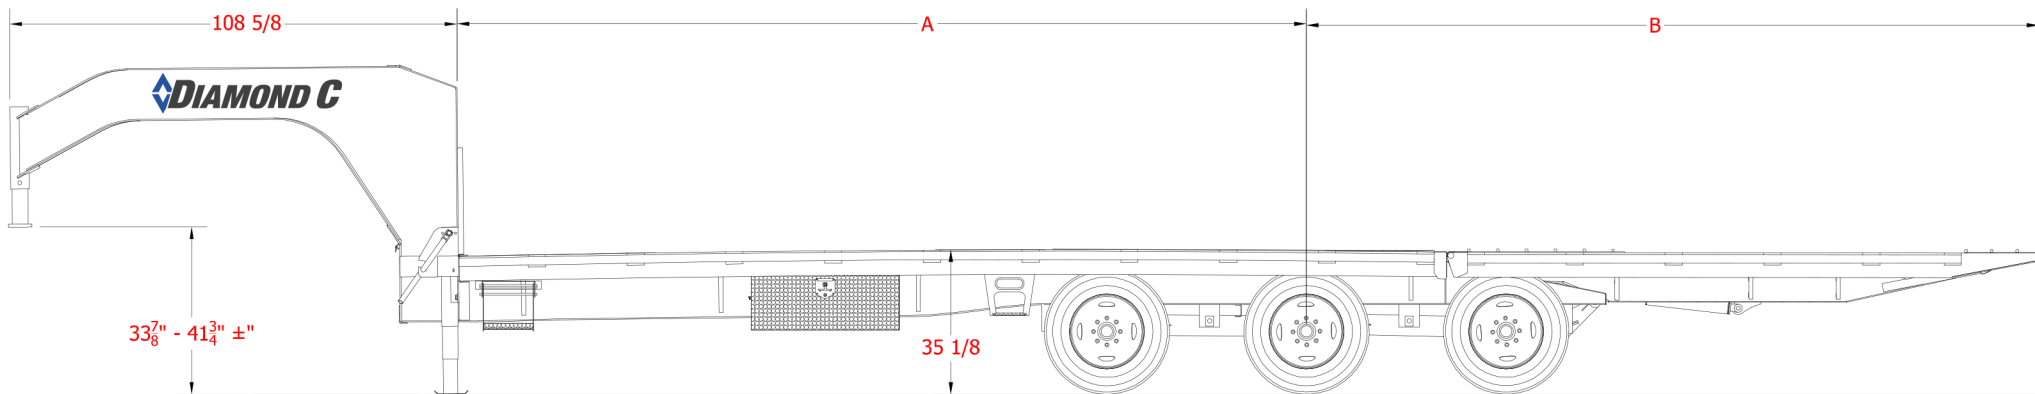

FMAX312

Triple Dual Wheel Gooseneck (Hydraulic Dovetail)

FMAX312HDT		
LENGTH	A	B
32'	206"	178"
35'	242"	178"
38'	278"	178"
40'	302"	178"
44'	350"	178"

see the difference
800.827.3512
www.diamondc.com

FMAX312

Triple Dual Wheel Gooseneck (Max Ramps)

FMAX312MR		
LENGTH	A	B
28'	209"	134"
30'	216"	151"
32'	229"	162"
35'	271"	156"
38'	295"	168"
40'	313"	174"
44'	341"	193"

see the difference
800.827.3512
www.diamondc.com

FMAX312

Triple Dual Wheel Gooseneck (Straight Deck)

FMAX312SD		
LENGTH	A	B
25'	189"	106"
28'	214"	117"
30'	230"	125"
32'	226"	152"
35'	267"	148"
38'	292"	159"
40'	309"	167"
44'	339"	184"

see the difference
800.827.3512
www.diamondc.com

FMAX312

Triple Dual Wheel Gooseneck Gooseneck (XDR Ramps)

FMAX312XDR		
LENGTH	A	B
28'	209"	133"
30'	216"	150"
32'	231"	159"
35'	270"	156"
38'	291"	171"
40'	313"	173"
44'	337"	197"

see the difference
800.827.3512
www.diamondc.com