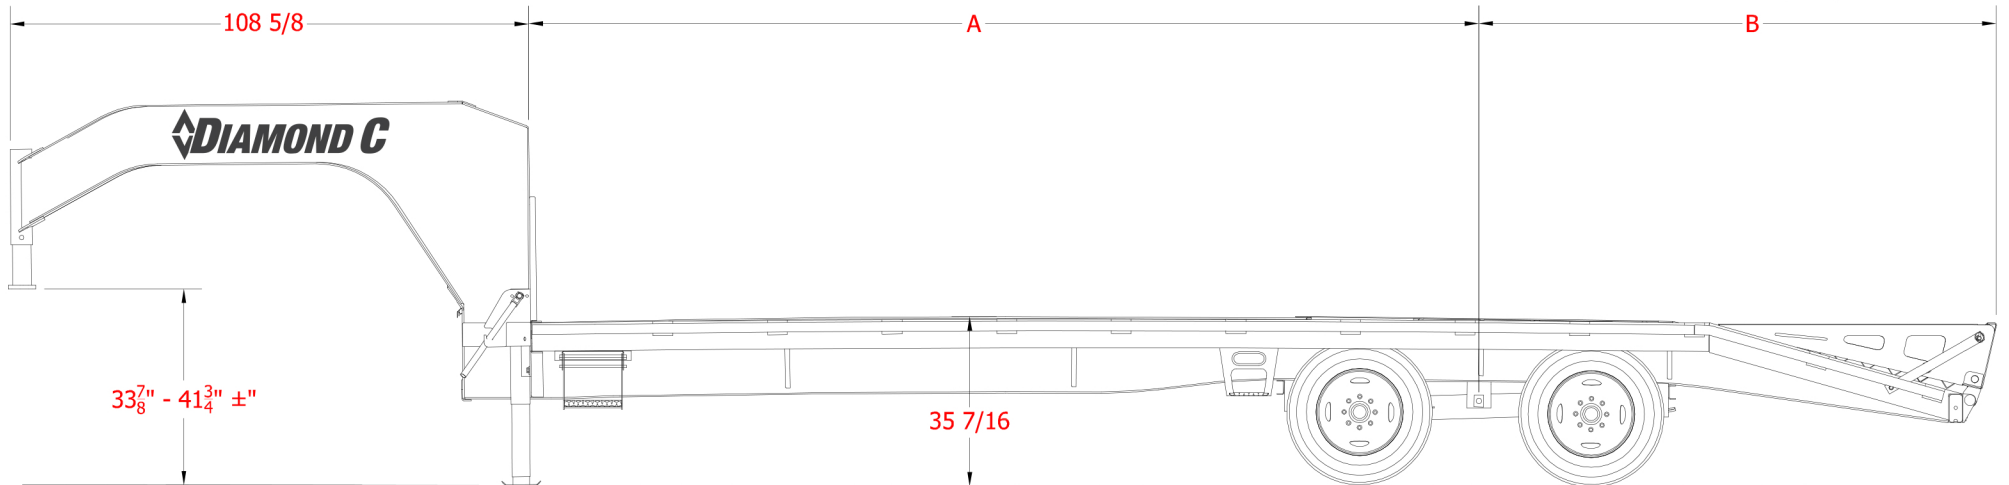

# FMAX210SS

Tandem Super Single Gooseneck (Hydraulic Dovetail)

FMAX210HDT		
LENGTH	A	B
30'	207"	153"
32'	231"	153"
35'	267"	153"
38'	303"	153"
40'	327"	153"

see the difference  
800.827.3512  
[www.diamondc.com](http://www.diamondc.com)

# FMAX210SS

Tandem Dual Wheel Gooseneck (Max Ramps)

FMAX210MR		
LENGTH	A	B
25'	199"	109"
28'	215"	127"
30'	231"	135"
32'	247"	144"
35'	270"	156"
38'	295"	168"
40'	310"	177"

see the difference  
800.827.3512  
[www.diamondc.com](http://www.diamondc.com)

# FMAX210SS

Tandem Super Single Gooseneck (Straight Deck)

FMAX210SD		
LENGTH	A	B
20'	153"	86"
22'	170"	94"
25'	193"	107"
28'	217"	119"
30'	231"	128"
32'	248"	136"
35'	271"	148"
38'	295"	161"
40'	310"	169"

# FMAX210SS

Tandem Super Single Gooseneck (XDR Ramps)

FMAX210XDR		
LENGTH	A	B
25'	198"	108"
28'	216"	126"
30'	231"	135"
32'	247"	143"
35'	270"	156"
38'	295"	167"
40'	310"	176"

see the difference  
800.827.3512  
[www.diamondc.com](http://www.diamondc.com)