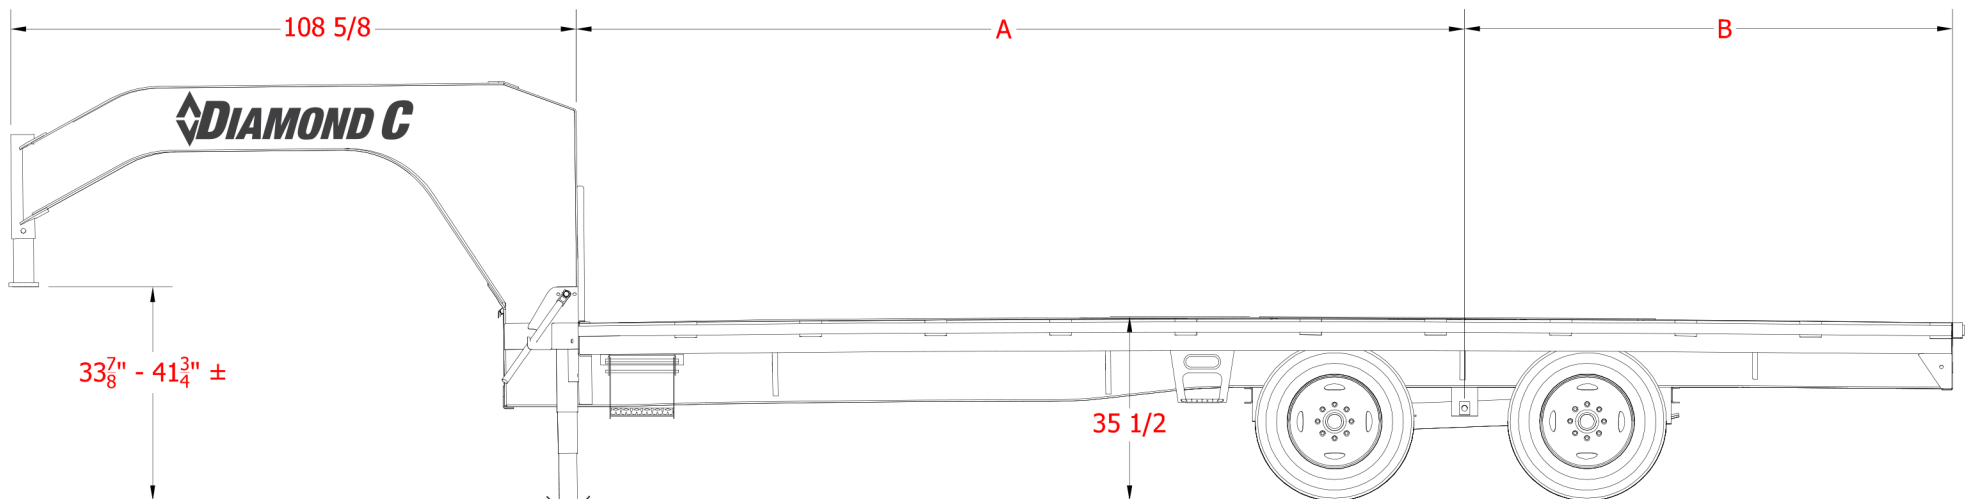

# FMAX210SS

Tandem Super Single Gooseneck (Hydraulic Dovetail)

FMAX210HDT		
LENGTH	A	B
30'	207"	153"
32'	231"	153"
35'	267"	153"
38'	303"	153"
40'	327"	153"

see the difference  
800.827.3512  
[www.diamondc.com](http://www.diamondc.com)

# FMAX210SS

Tandem Dual Wheel Gooseneck (Max Ramps)

FMAX210MR		
LENGTH	A	B
25'	199"	109"
28'	215"	127"
30'	231"	135"
32'	247"	144"
35'	270"	156"
38'	295"	168"
40'	310"	177"

see the difference  
800.827.3512  
[www.diamondc.com](http://www.diamondc.com)

# FMAX210SS

Tandem Super Single Gooseneck (Straight Deck)

FMAX210SD		
LENGTH	A	B
20'	153"	86"
22'	170"	94"
25'	193"	107"
28'	217"	119"
30'	231"	128"
32'	248"	136"
35'	271"	148"
38'	295"	161"
40'	310"	169"

# FMAX210SS

Tandem Super Single Gooseneck (XDR Ramps)

FMAX210XDR		
LENGTH	A	B
25'	198"	108"
28'	216"	126"
30'	231"	135"
32'	247"	143"
35'	270"	156"
38'	295"	167"
40'	310"	176"

see the difference  
800.827.3512  
[www.diamondc.com](http://www.diamondc.com)