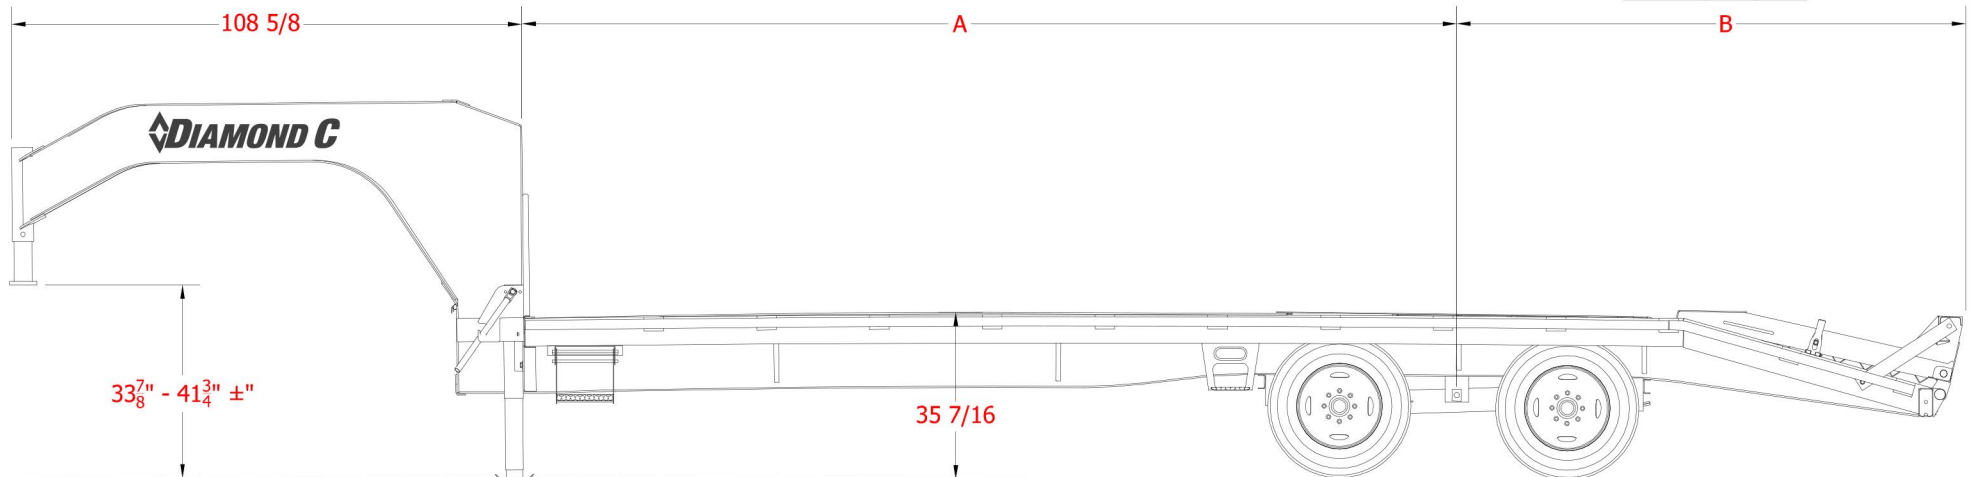

# FMAX210SS

Tandem Super Single Gooseneck (Hydraulic Dovetail)

FMAX210HDT		
LENGTH	A	B
30'	207"	153"
32'	231"	153"
35'	267"	153"
38'	303"	153"
40'	327"	153"

see the difference  
800.827.3512  
[www.diamondc.com](http://www.diamondc.com)

# FMAX210SS

Tandem Dual Wheel Gooseneck (Max Ramps)

FMAX210MR		
LENGTH	A	B
25'	199"	109"
28'	215"	127"
30'	231"	135"
32'	247"	144"
35'	270"	156"
38'	295"	168"
40'	310"	177"

see the difference  
800.827.3512  
[www.diamondc.com](http://www.diamondc.com)

# FMAX210SS

Tandem Super Single Gooseneck (Straight Deck)

FMAX210SD		
LENGTH	A	B
20'	153"	86"
22'	170"	94"
25'	193"	107"
28'	217"	119"
30'	231"	128"
32'	248"	136"
35'	271"	148"
38'	295"	161"
40'	310"	169"

# FMAX210SS

Tandem Super Single Gooseneck (XDR Ramps)

FMAX210XDR		
LENGTH	A	B
25'	198"	108"
28'	216"	126"
30'	231"	135"
32'	247"	143"
35'	270"	156"
38'	295"	167"
40'	310"	176"

see the difference  
800.827.3512  
[www.diamondc.com](http://www.diamondc.com)