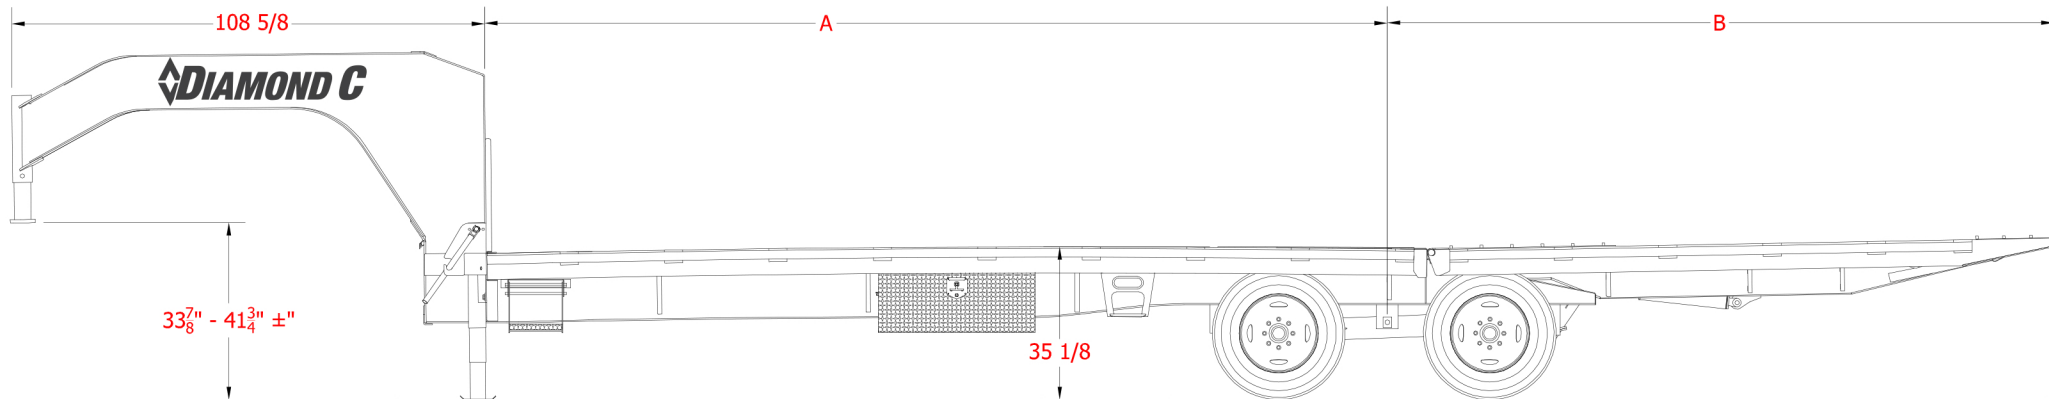

# FMAX210SS

Tandem Super Single Gooseneck (Hydraulic Dovetail)

FMAX210HDT		
LENGTH	A	B
30'	207"	153"
32'	231"	153"
35'	267"	153"
38'	303"	153"
40'	327"	153"

see the difference  
800.827.3512  
[www.diamondc.com](http://www.diamondc.com)

# FMAX210SS

Tandem Dual Wheel Gooseneck (Max Ramps)

FMAX210MR		
LENGTH	A	B
25'	199"	109"
28'	215"	127"
30'	231"	135"
32'	247"	144"
35'	270"	156"
38'	295"	168"
40'	310"	177"

see the difference  
800.827.3512  
[www.diamondc.com](http://www.diamondc.com)

# FMAX210SS

Tandem Super Single Gooseneck (Straight Deck)

FMAX210SD		
LENGTH	A	B
20'	153"	86"
22'	170"	94"
25'	193"	107"
28'	217"	119"
30'	231"	128"
32'	248"	136"
35'	271"	148"
38'	295"	161"
40'	310"	169"

# FMAX210SS

Tandem Super Single Gooseneck (XDR Ramps)

FMAX210XDR		
LENGTH	A	B
25'	198"	108"
28'	216"	126"
30'	231"	135"
32'	247"	143"
35'	270"	156"
38'	295"	167"
40'	310"	176"

see the difference  
800.827.3512  
[www.diamondc.com](http://www.diamondc.com)