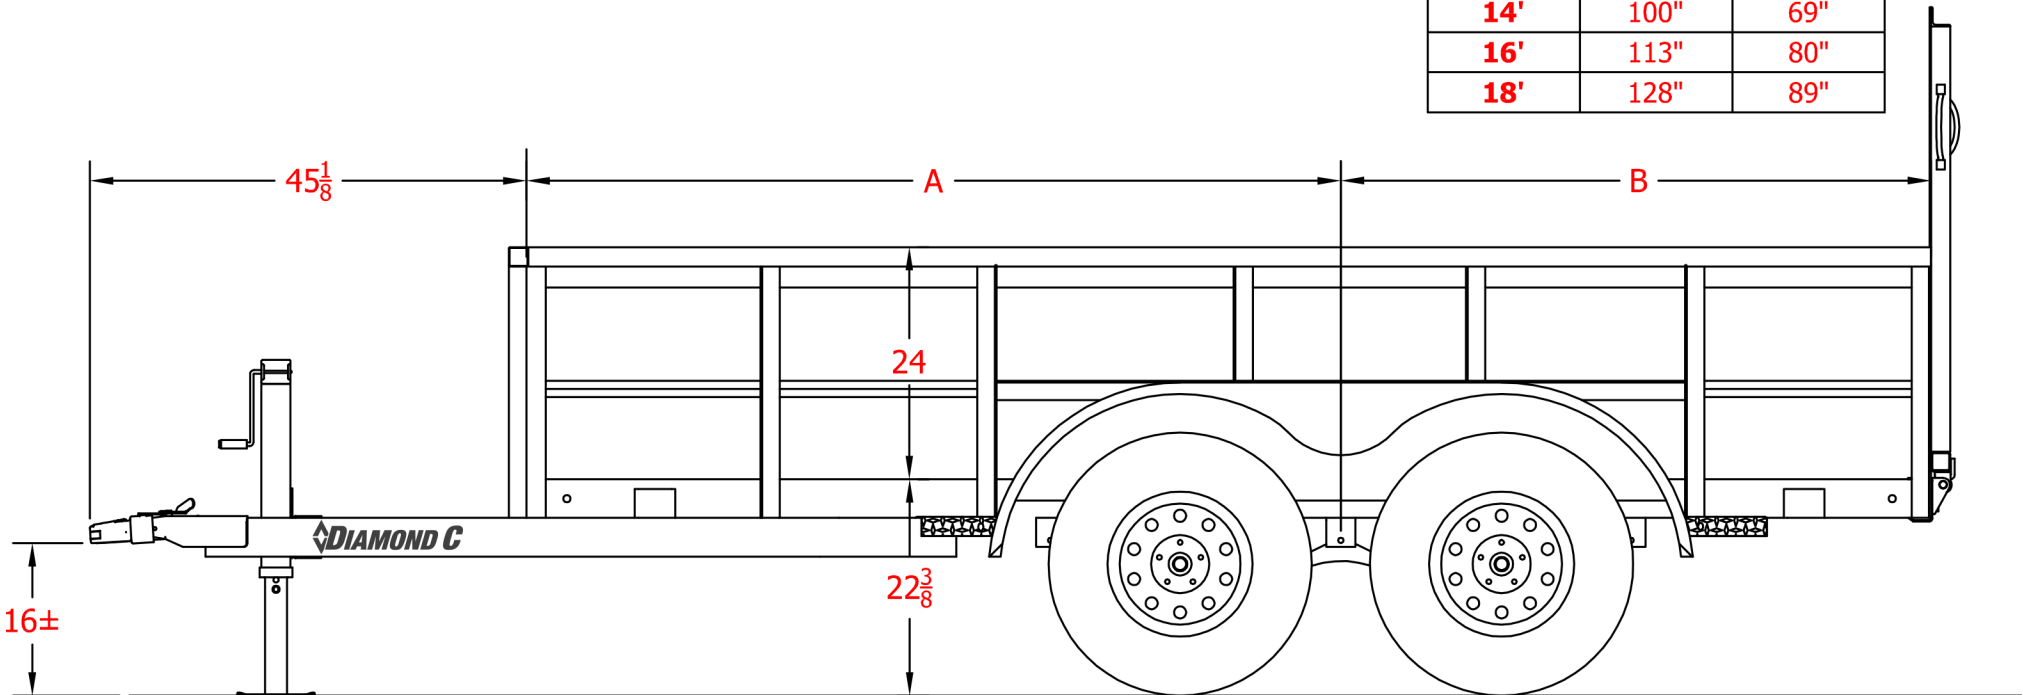

RTA

Roustabout Tandem Axle Utility Trailer

RTA		
LEGNTH	A	B
10'	72"	49"
12'	84"	61"
14'	100"	69"
16'	113"	80"
18'	128"	89"

 **DIAMOND C**

see the difference
800.827.3512
www.diamondc.com