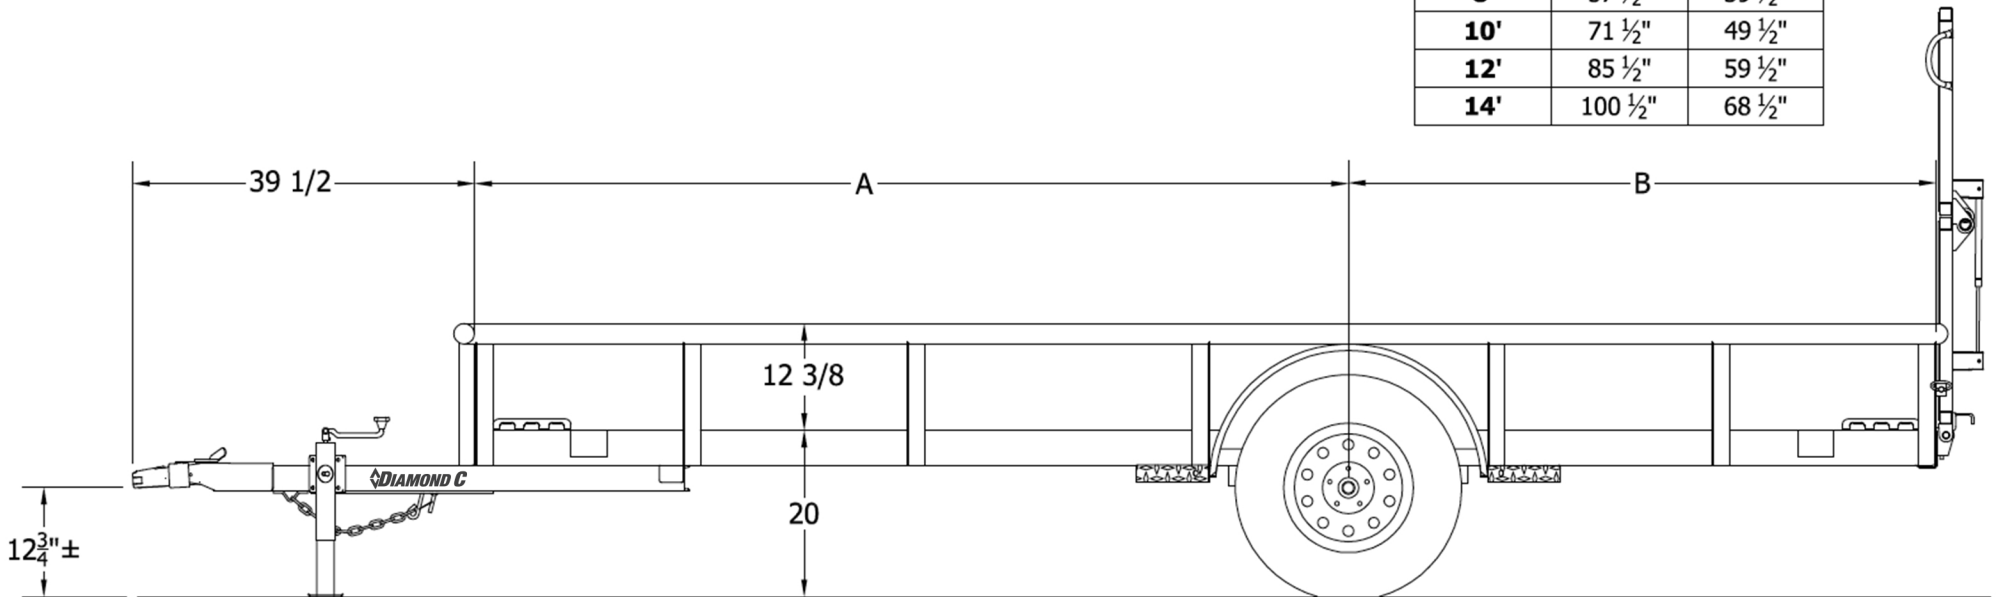

# PSA

Premium Single Axle Utility Trailer

PSA		
LENGTH	A	B
8'	57 1/2"	39 1/2"
10'	71 1/2"	49 1/2"
12'	85 1/2"	59 1/2"
14'	100 1/2"	68 1/2"

 **DIAMOND C**

see the difference  
800.827.3512  
[www.diamondc.com](http://www.diamondc.com)