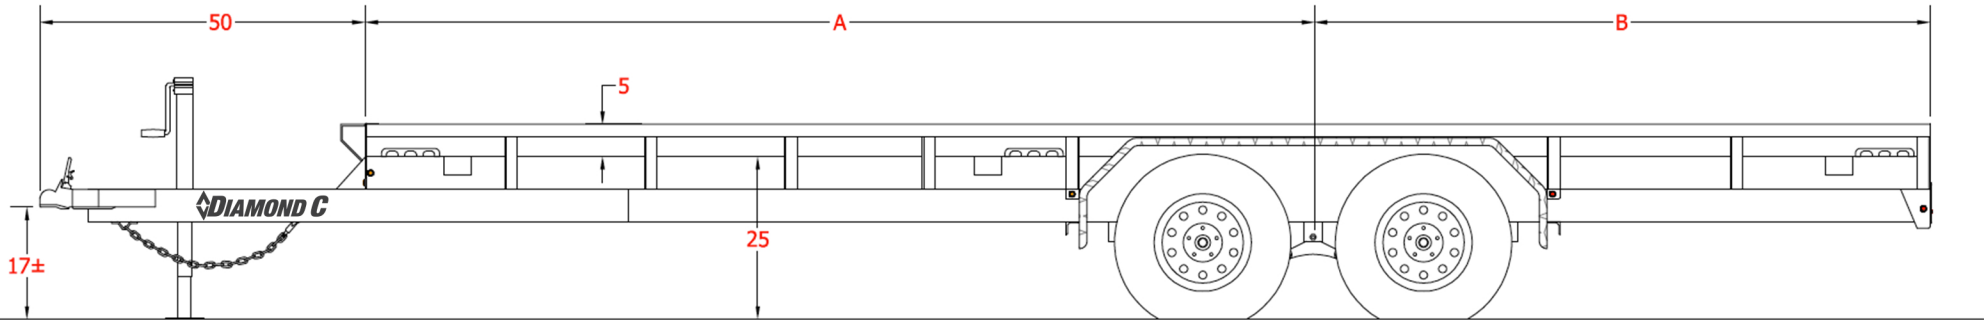

MDT

Mid-Deck Tandem Utility Trailer

MDT		
LENGTH	A	B
16'	113"	80"
18'	128"	89"
20'	146"	95"
22'	159"	106"
24'	173"	116"

see the difference
800.827.3512
www.diamondc.com