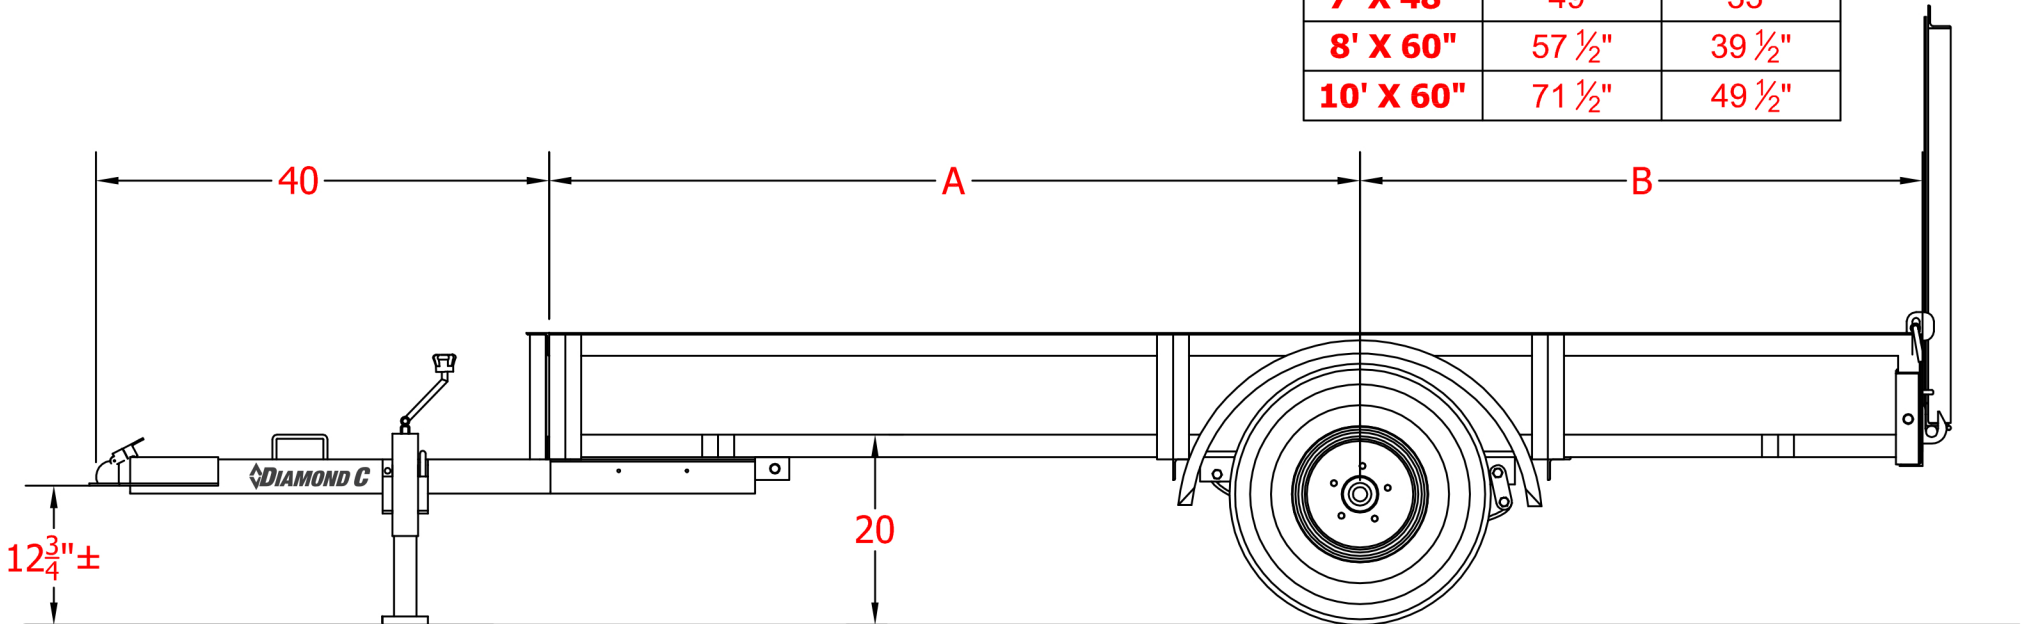

LSA

Light Single Axle Utility Trailer

LSA		
LENGTH	A	B
7' X 48"	49"	33"
8' X 60"	57 ½"	39 ½"
10' X 60"	71 ½"	49 ½"

 **DIAMOND C**

see the difference
800.827.3512
www.diamondc.com