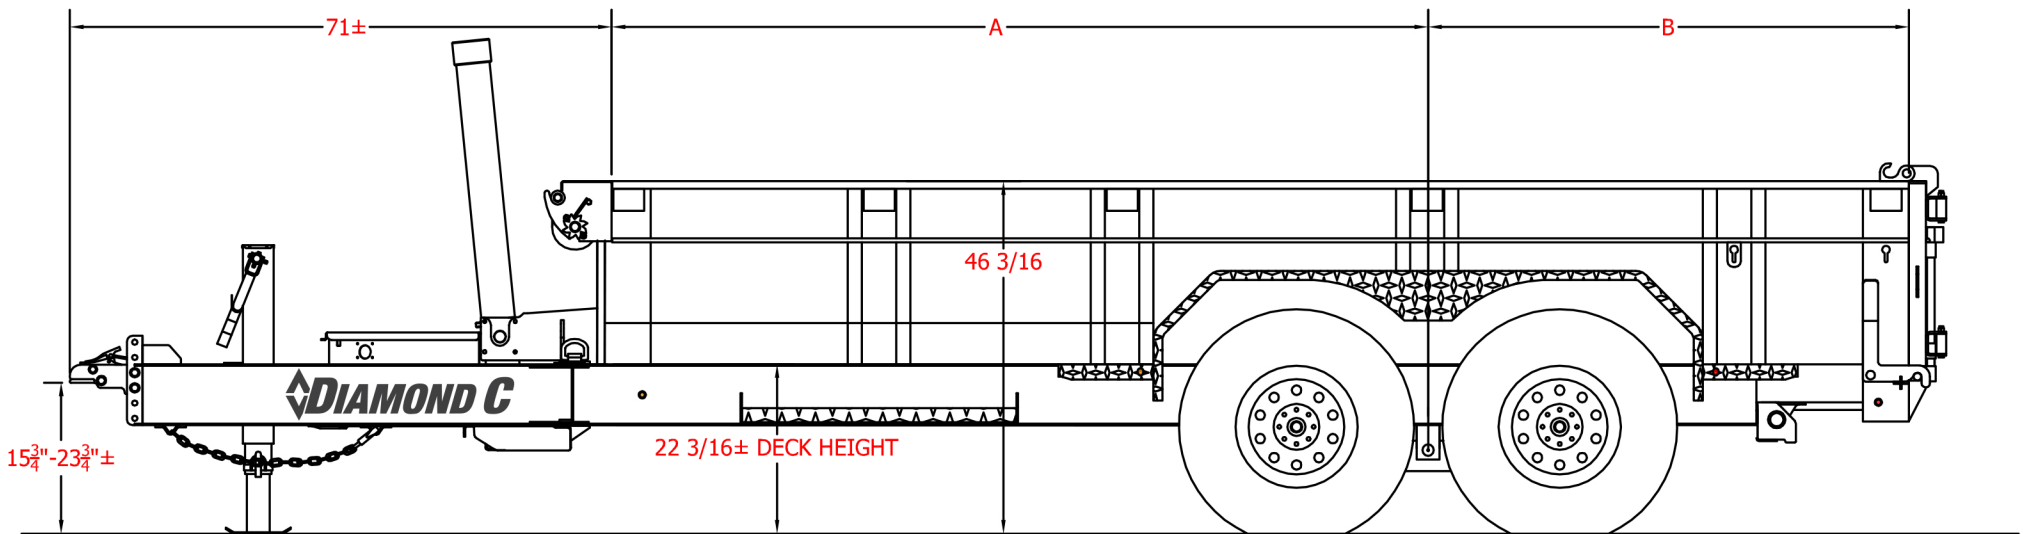

## Heavy Duty Low Profile Telescopic Dump Trailer

LPT		
LENGTH	A	B
12'	83 1/2"	60 1/2"
14'	105 1/2"	62 1/2"
16'	118 1/2"	73 1/2"

- NOTES:  
- MAX DUMP ANGLE IS 45°  
- PICTURED W/ OPTIONAL TARP, 12K JACK, HD V-TONGUE LID W/BOX, & 36" SIDE STEP