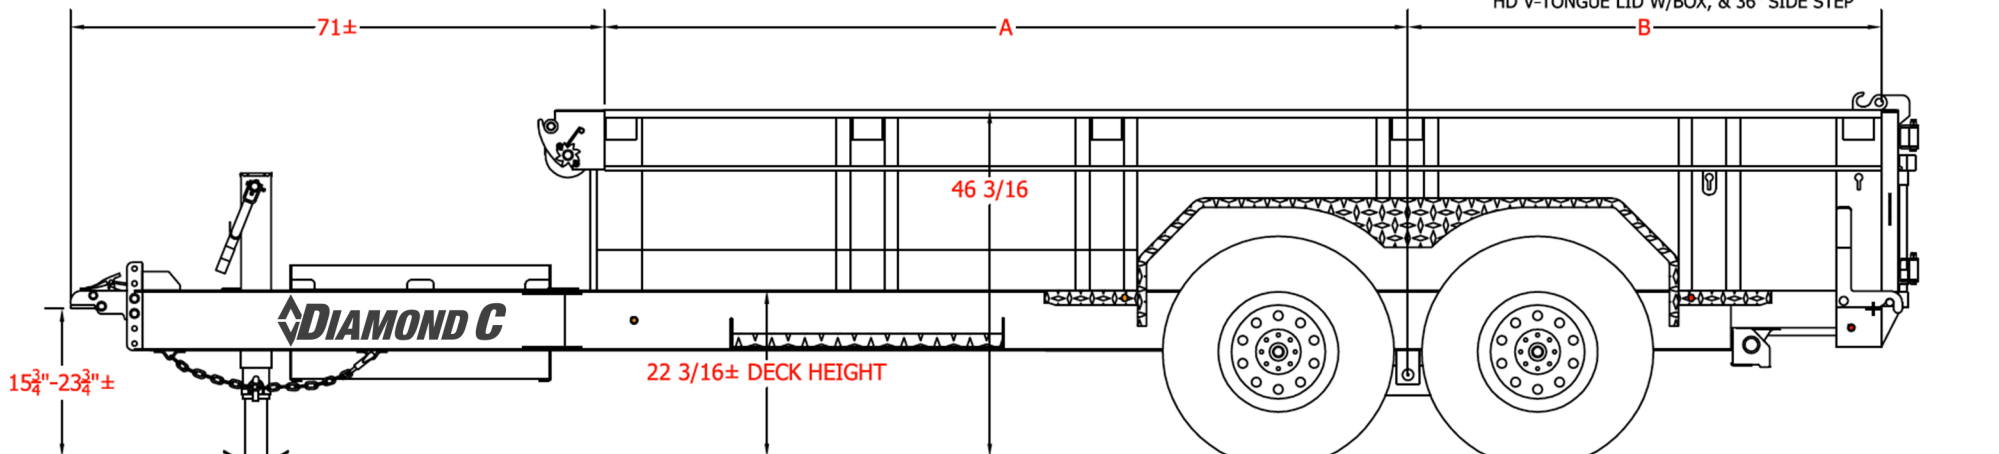

LPD

Heavy Duty Low Profile Dump Trailer

LPD		
LENGTH	A	B
12'	83 1/2"	60 1/2"
14'	105 1/2"	62 1/2"
16'	118 1/2"	73 1/2"

NOTES:

- MAX DUMP ANGLE IS 45°
- PICTURED W/ OPTIONAL TARP, 12K JACK, HD V-TONGUE LID W/BOX, & 36" SIDE STEP