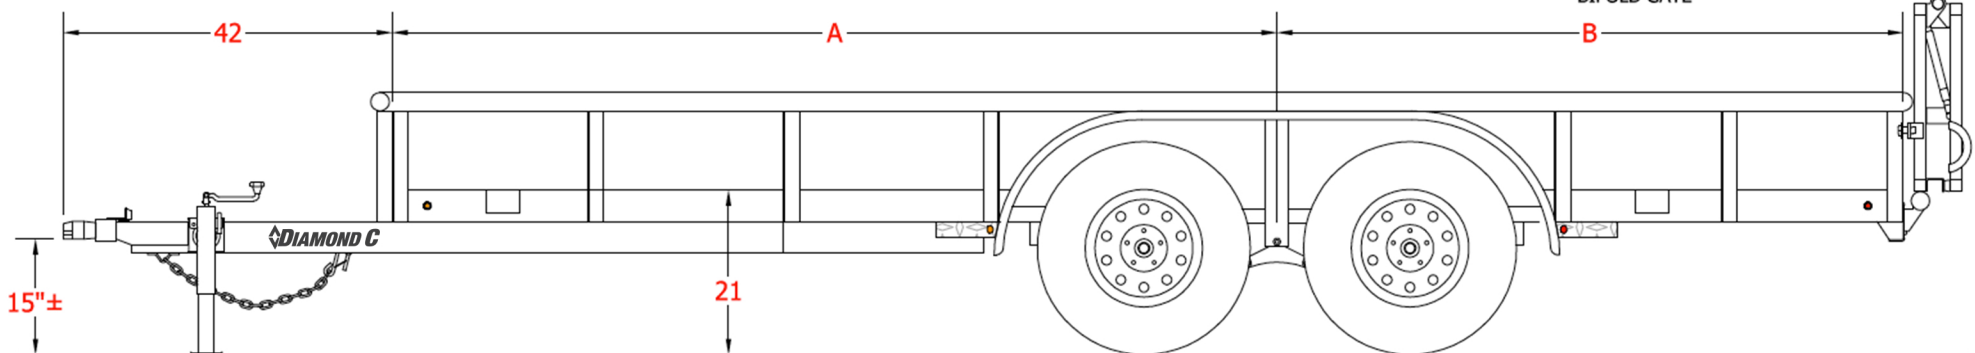

GTU

General Tandem Axle Utility Trailer

GTU235		
LENGTH	A	B
12'	84"	61"
14'	100"	69"
16'	113"	80"
18'	128"	89"
20'	144"	96"

*SHOW WITH OPTIONAL
BIFOLD GATE

see the difference
800.827.3512
www.diamondc.com