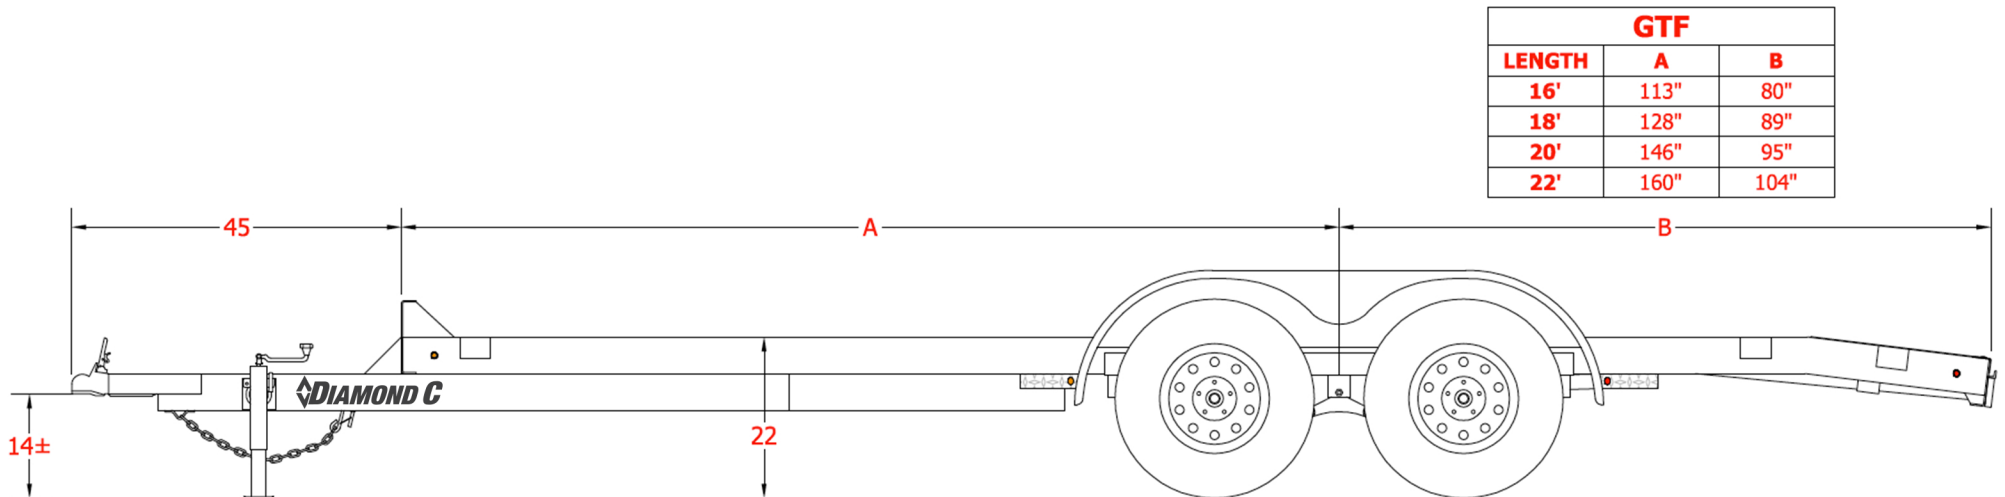

# GTF

Wood Floor Flatbed Trailer

see the difference  
800.827.3512  
[www.diamondc.com](http://www.diamondc.com)