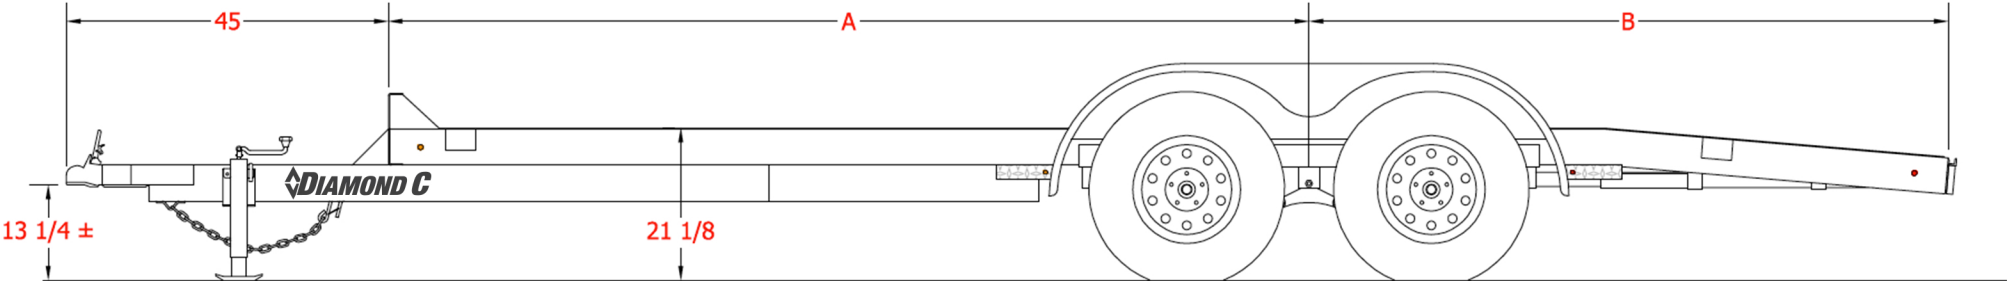

GSF

Steel Floor Car Hauler

GSF		
LENGTH	A	B
16'	113"	80"
18'	128"	89"
20'	146"	95"
22'	159"	106"

see the difference
800.827.3512
www.diamondc.com