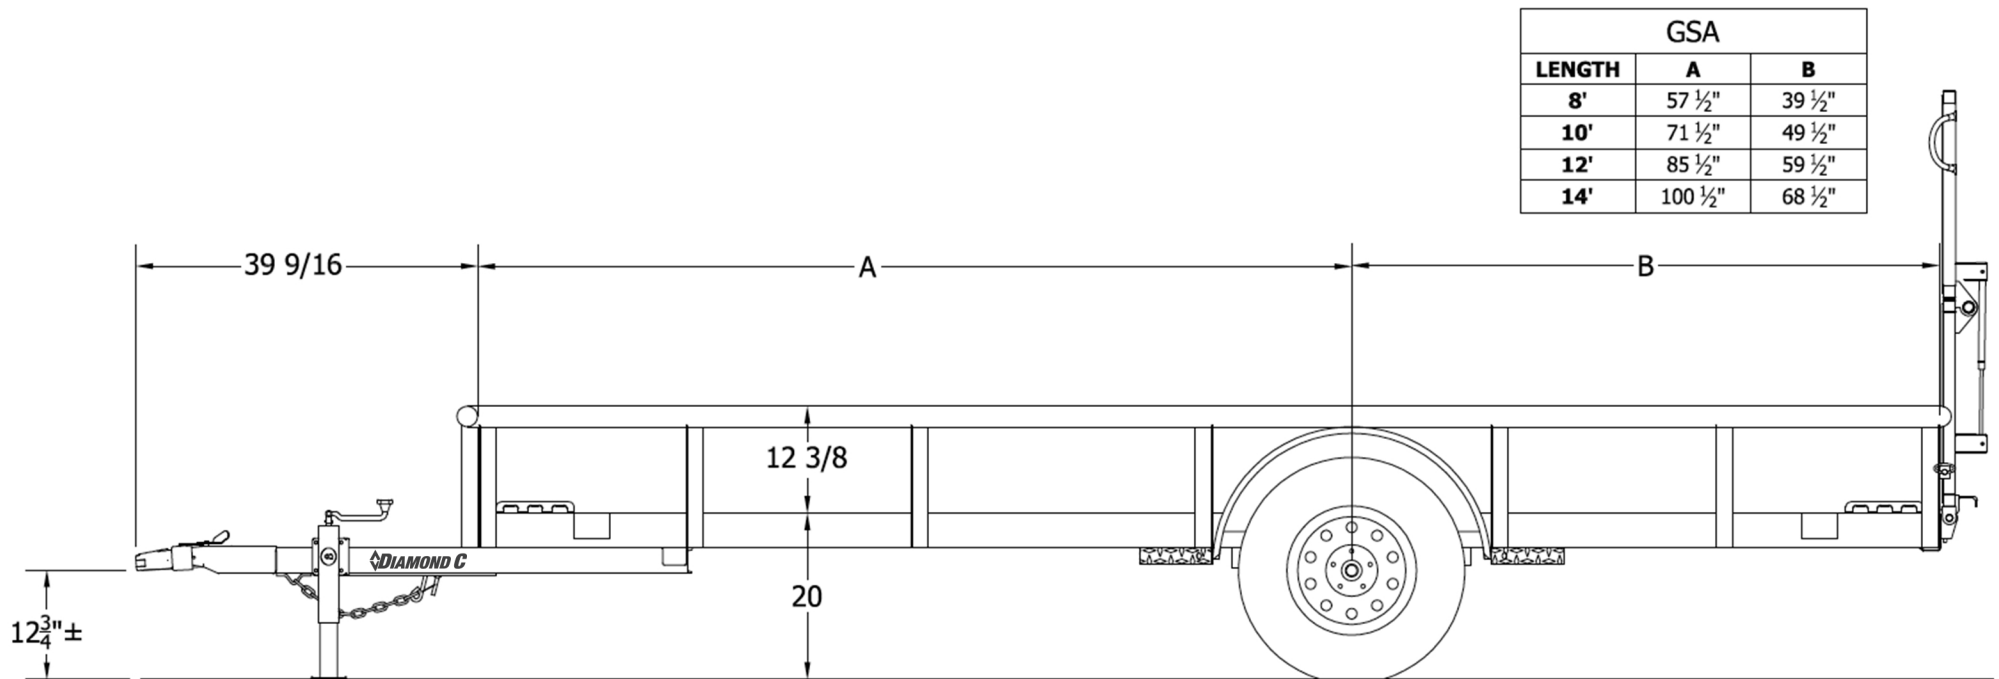

# GSA

General Single Axle Utility Trailer

see the difference  
800.827.3512  
www.diamondc.com