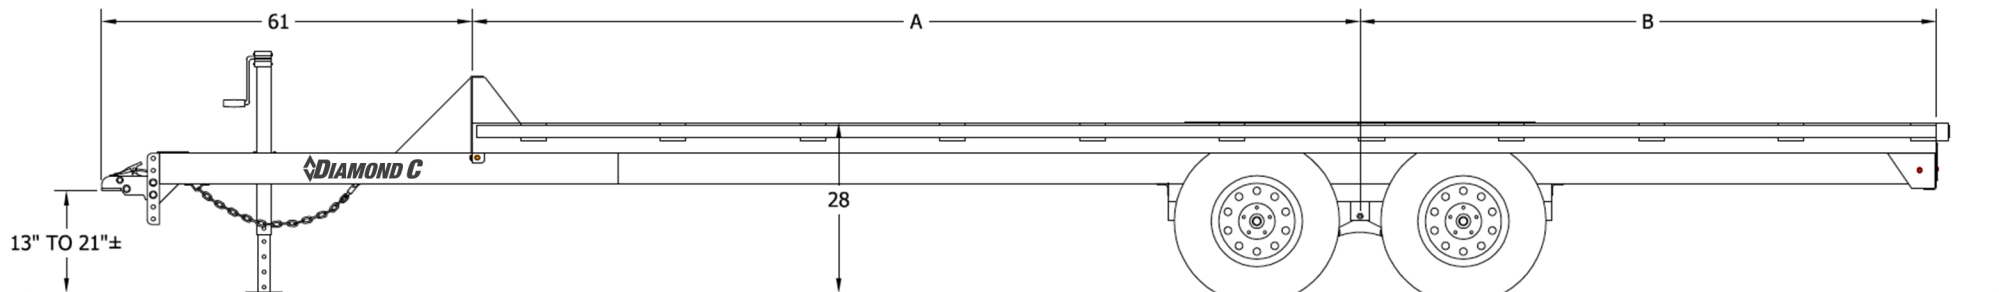

GDD

General Duty Deck-Over Equipment Trailer

GDD		
LENGTH	A	B
14'	102"	66"
16'	113"	80"
18'	128"	89"
20'	146"	95"

see the difference
800.827.3512
www.diamondc.com