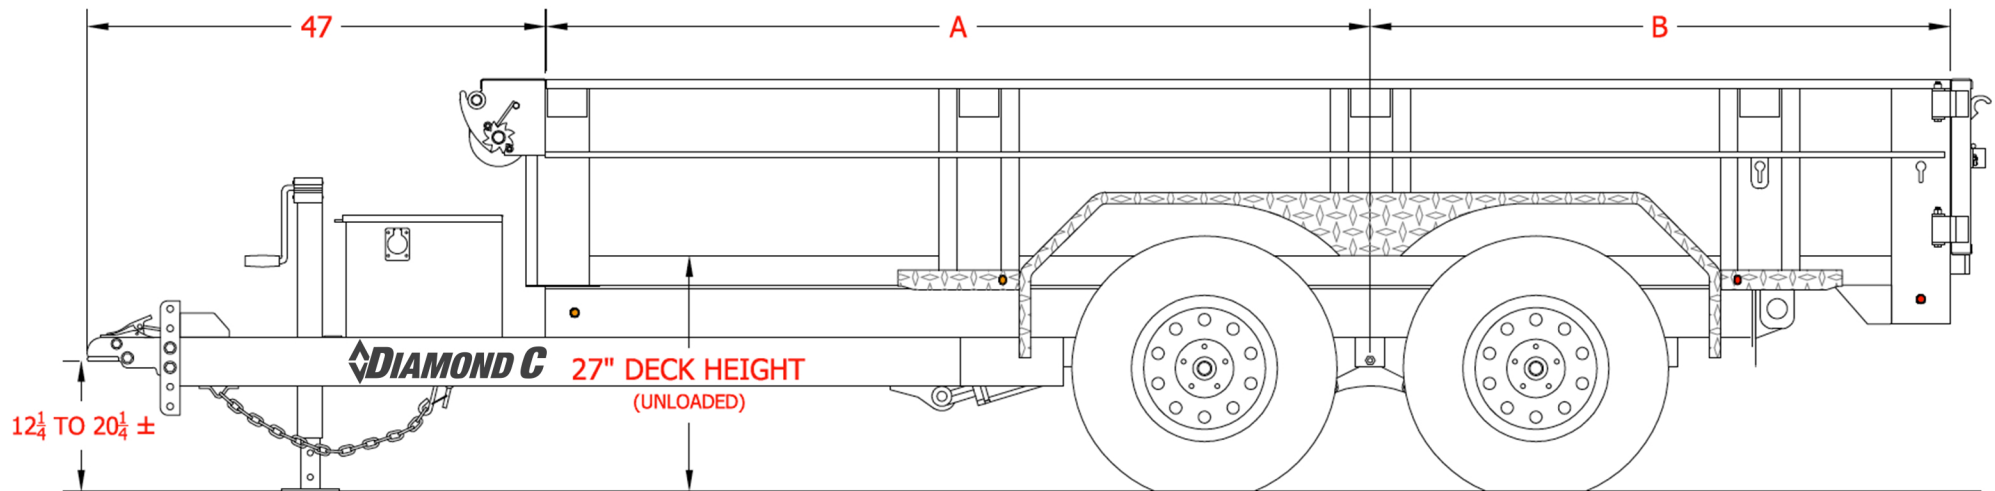

EDM *Medium Duty Dump Trailer*

EDM252		
LENGTH	A	B
10'	67 1/2"	52 1/2"
12'	84 1/2"	59 1/2"

NOTES:

- MAX DUMP ANGLE IS 45°
- PICTURED W/ OPTIONAL TARP

see the difference
800.827.3512
www.diamondc.com