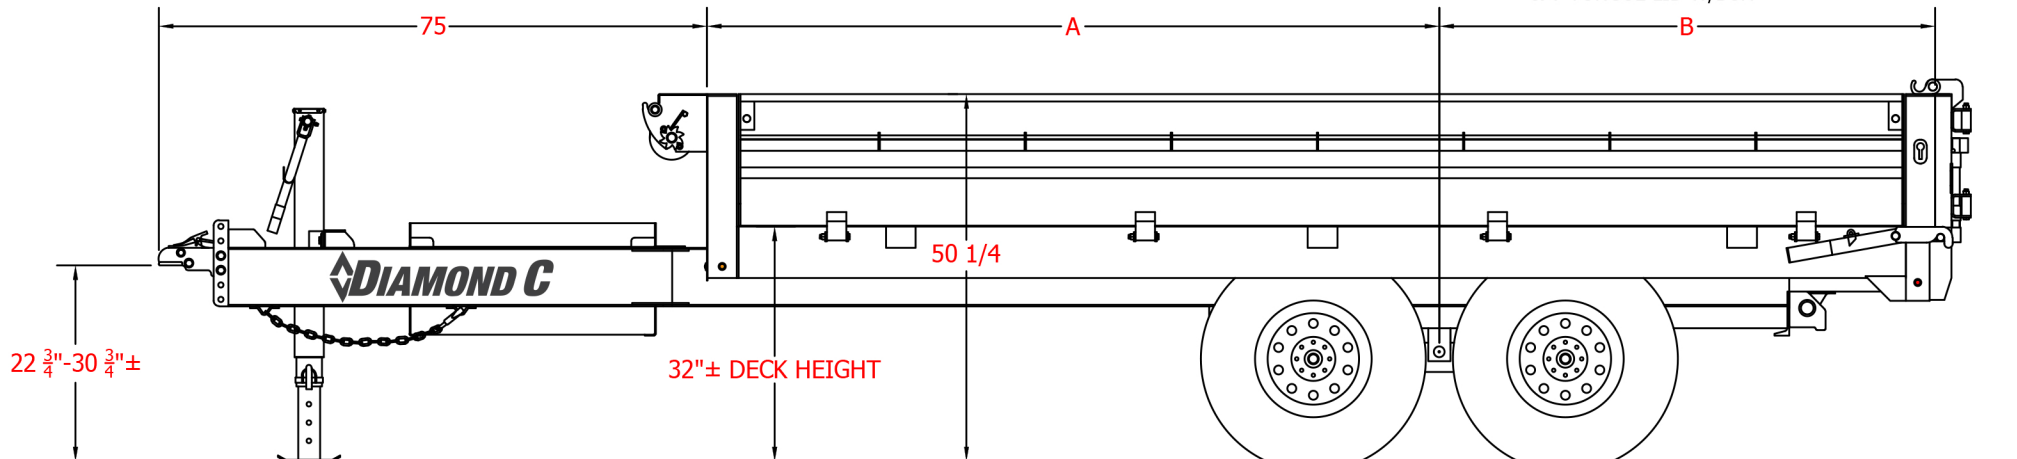

## Deck-Over Dump Trailer

DOD		
LENGTH	A	B
12'	76 1/2"	67 1/2"
14'	100 1/2"	67 1/2"
16'	118 1/2"	73 1/2"

NOTES:

- MAX DUMP ANGLE IS 45°
- PICTURED W/ OPTIONAL TARP, 12K JACK, & V-TONGUE LID W/BOX

see the difference  
800.827.3512  
www.diamondc.com