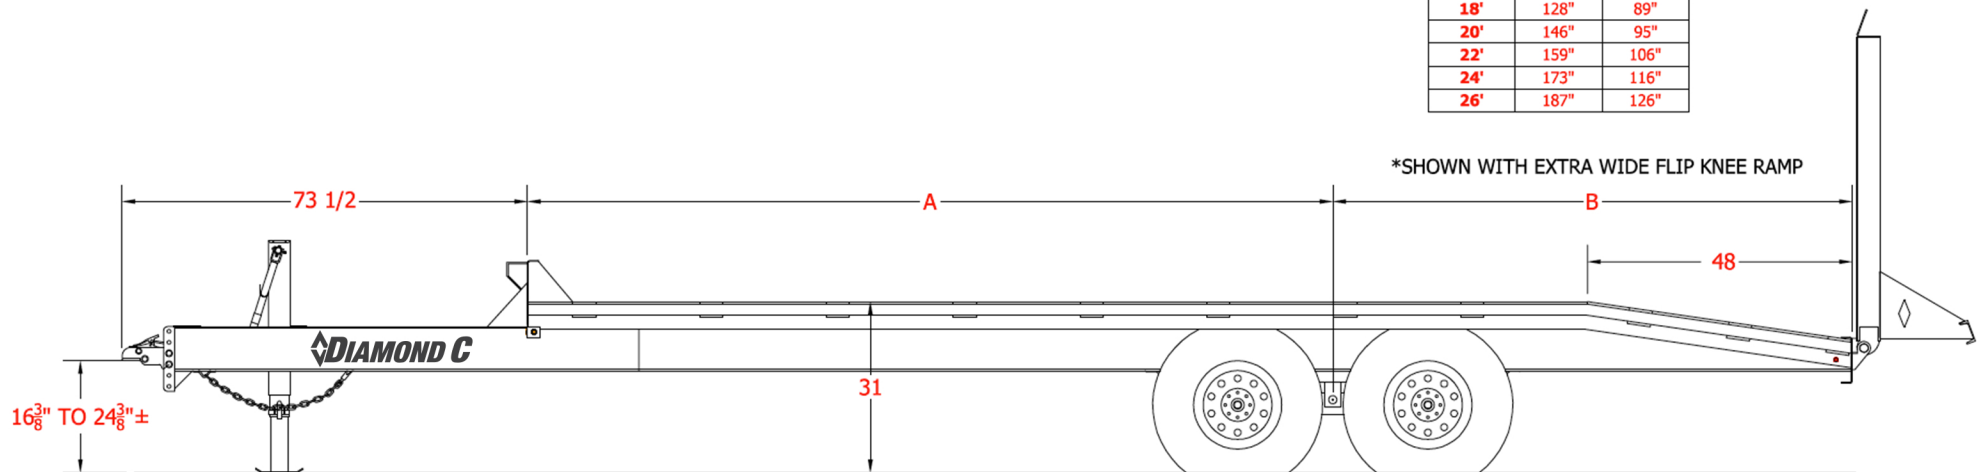

DEC

Heavy Duty Deck-Over Equipment Trailer

| DEC | | |
|--------|------|------|
| LENGTH | A | B |
| 16' | 113" | 80" |
| 18' | 128" | 89" |
| 20' | 146" | 95" |
| 22' | 159" | 106" |
| 24' | 173" | 116" |
| 26' | 187" | 126" |