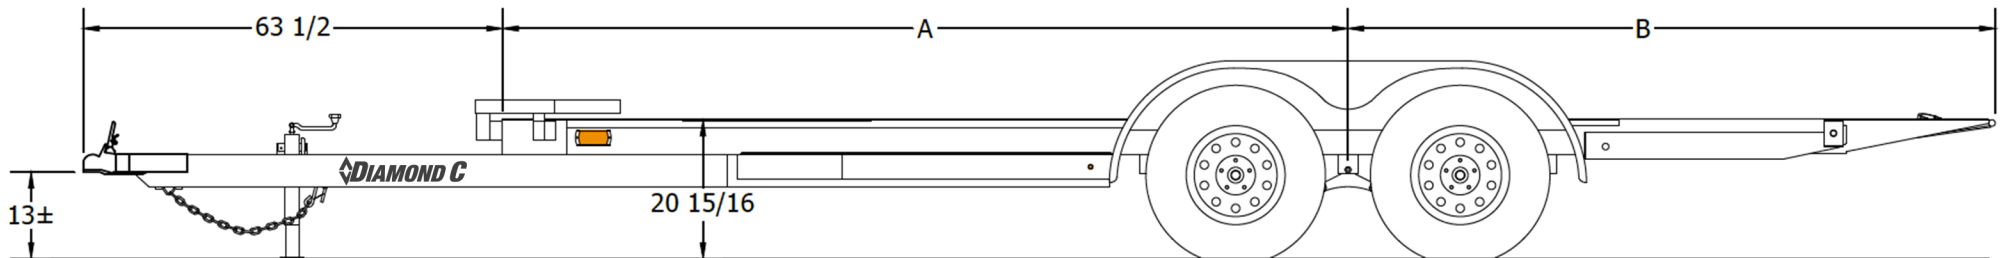

CHT

Full Bed Dampended Tilt Car Hauler

CHT		
LENGTH	A	B
18'	128	89
20'	136	105
22'	159	106

see the difference
800.827.3512
www.diamondc.com