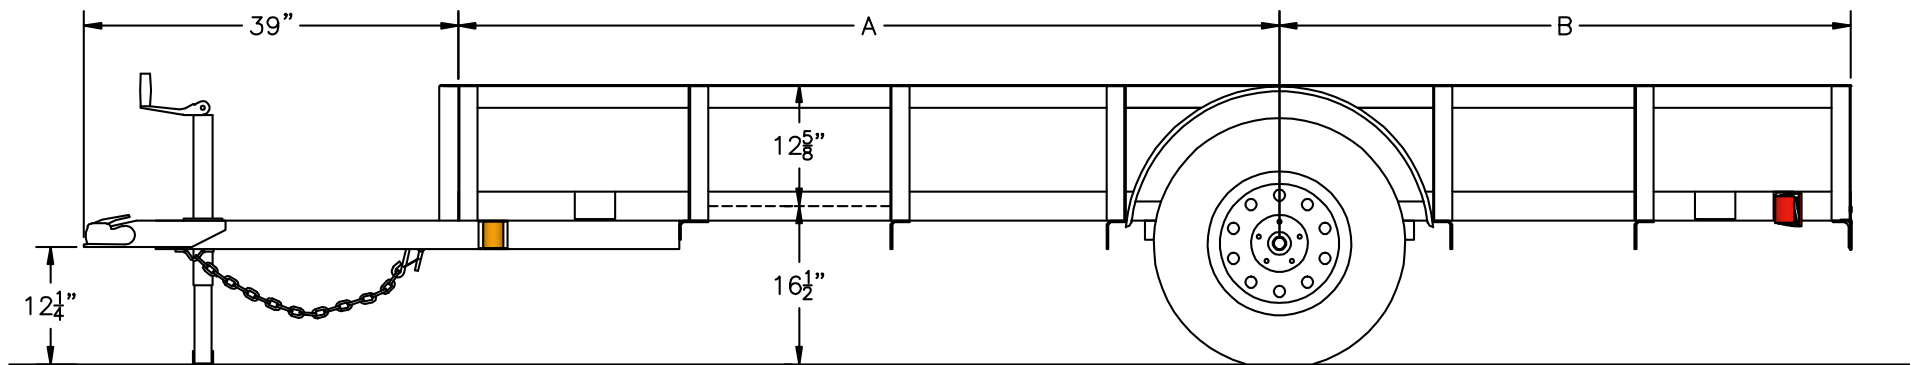

RSA		
	A	B
8'	57 1/2"	39 1/2"
10'	71 1/2"	49 1/2"
12'	85 1/2"	59 1/2"
14'	95 1/2"	73 1/2"

RSA | SINGLE AXLE UTILITY TRAILER

DIAMOND C TRAILERS ♦ 4006 FM 3417 ♦ MT. PLEASANT, TX 75401 ♦ PHONE: 903-572-2834
TOLL FREE: 800-827-3512 ♦ WEBSITE: WWW.DIAMONDC.COM